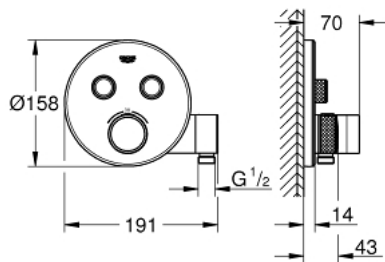

29 120 000 GROHTHERM SMARTCONTROL SAFETY MIXER FOR CONCEALED INSTALLATION WITH 2 VALVES AND INTEGRATED SHOWER HOLDER

PRODUCT DESCRIPTION

- Colour: chrome
- trim set for GROHE Rapido SmartBox (35 604)
- GROHE FastFixation metal wall escutcheon, retroactively 6° adjustable
- GROHE LongLife finish
- GROHE SmartControl - control the shower with intuitive push/turn button
- exchangeable symbols
- GROHE TurboStat - compact cartridge with wax thermoelement
- GROHE ProGrip - with knurl structure
- GROHE SafeStop - safety button at 38°C
- GROHE SafeStop Plus - optional temperature limiter at 43°C or 46°C included
- built-in non-return valves and dirt strainers
- multiple outlets can be run simultaneously
- integrated shower union with shower outlet 1/2"
- without roughing-in set 35 600/35 604 (please order separately)
- flow performance: outlet B = 24 l/min, hand shower = 12 l/min, outlet B + hand shower = 27 l/min

29 120 000 GROHTHERM SMARTCONTROL SAFETY MIXER FOR CONCEALED INSTALLATION WITH 2 VALVES AND INTEGRATED SHOWER HOLDER

SPARE PARTS, January 2023 – now

- 1: Mounting Template (Spare part-nr. 48364000)
- 2: Temperature control handle (Spare part-nr. 49029000)
- 2.1: Cover cap (Spare part-nr. 1015030000)
- 2.2: handle adaptor (Spare part-nr. 1015059990)
- 3: Escutcheon (Spare part-nr. 49034000)
- 4: Push button (Spare part-nr. 48361000)
- 4.1: pushbutton (Spare part-nr. 14077000)
- 5: Cartridge (Spare part-nr. 48359000)
- 5.1: Spindle (Spare part-nr. 49088000)
- 6: Thermostatic compact cartridge 3/4" (Spare part-nr. 49028000)
- 7: Non-return valves (Spare part-nr. 47979000)
- 8: Seal (Spare part-nr. 48360000)
- 9: Race (Spare part-nr. 1015049990)
- 10: Socket Spanner (Spare part-nr. 49059000)*
- 11: Backflow protection combination (Spare part-nr. 14055000)*
- 12: GROHE TurboStat cartridge 3/4" (Spare part-nr. 49003000)*
- 13: Service stops (Spare part-nr. 1405300M)*
- 14: Universal extension set single-lever mixers, 25 mm (Spare part-nr. 14048000)*