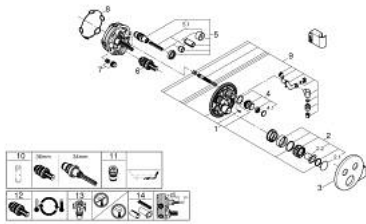

29 120 000 GROHTHERM SMARTCONTROL SAFETY MIXER FOR CONCEALED INSTALLATION WITH 2 VALVES AND INTEGRATED SHOWER HOLDER

PRODUCT DESCRIPTION

- Colour: chrome
- trim set for GROHE Rapido SmartBox (35 604)
- GROHE FastFixation metal wall escutcheon, retroactively 6° adjustable
- GROHE LongLife finish
- GROHE SmartControl - control the shower with intuitive push/turn button
- exchangeable symbols
- GROHE TurboStat - compact cartridge with wax thermoelement
- GROHE ProGrip - with knurl structure
- GROHE SafeStop - safety button at 38°C
- GROHE SafeStop Plus - optional temperature limiter at 43°C or 46°C included
- built-in non-return valves and dirt strainers
- multiple outlets can be run simultaneously
- integrated shower union with shower outlet 1/2"
- without roughing-in set 35 600/35 604 (please order separately)
- flow performance: outlet B = 24 l/min, hand shower = 12 l/min, outlet B + hand shower = 27 l/min

29 120 000 GROHTHERM SMARTCONTROL SAFETY MIXER FOR CONCEALED INSTALLATION WITH 2 VALVES AND INTEGRATED SHOWER HOLDER

SPARE PARTS, January 2023 – now

- 1: Mounting Template (Spare part-nr. 48364000)
- 2: Temperature control handle (Spare part-nr. 49029000)
- 2.1: Cover cap (Spare part-nr. 1015030000)
- 2.2: handle adaptor (Spare part-nr. 1015059990)
- 3: Escutcheon (Spare part-nr. 49034000)
- 4: Push button (Spare part-nr. 48361000)
- 4.1: pushbutton (Spare part-nr. 14077000)
- 5: Cartridge (Spare part-nr. 48359000)
- 5.1: Spindle (Spare part-nr. 49088000)
- 6: Thermostatic compact cartridge 3/4" (Spare part-nr. 49028000)
- 7: Non-return valves (Spare part-nr. 47979000)
- 8: Seal (Spare part-nr. 48360000)
- 9: Race (Spare part-nr. 1015049990)
- 10: Socket Spanner (Spare part-nr. 49059000)*
- 11: Backflow protection combination (Spare part-nr. 14055000)*
- 12: GROHE TurboStat cartridge 3/4" (Spare part-nr. 49003000)*
- 13: Service stops (Spare part-nr. 1405300M)*
- 14: Universal extension set single-lever mixers, 25 mm (Spare part-nr. 14048000)*