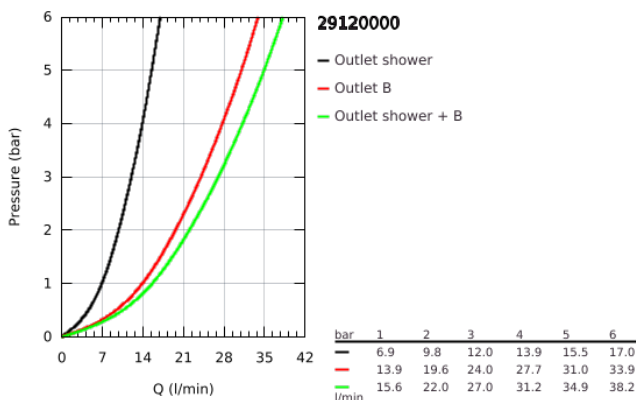

29 120 000 GROHTHERM SMARTCONTROL SAFETY MIXER FOR CONCEALED INSTALLATION WITH 2 VALVES AND INTEGRATED SHOWER HOLDER

PRODUCT DESCRIPTION

- Colour: chrome
- trim set for GROHE Rapido SmartBox (35 604)
- GROHE FastFixation metal wall escutcheon, retroactively 6° adjustable
- GROHE LongLife finish
- GROHE SmartControl - control the shower with intuitive push/turn button
- exchangeable symbols
- GROHE TurboStat - compact cartridge with wax thermoelement
- GROHE ProGrip - with knurl structure
- GROHE SafeStop - safety button at 38°C
- GROHE SafeStop Plus - optional temperature limiter at 43°C or 46°C included
- built-in non-return valves and dirt strainers
- multiple outlets can be run simultaneously
- integrated shower union with shower outlet 1/2"
- without roughing-in set 35 600/35 604 (please order separately)
- flow performance: outlet B = 24 l/min, hand shower = 12 l/min, outlet B + hand shower = 27 l/min

29 120 000 GROHTHERM SMARTCONTROL SAFETY MIXER FOR CONCEALED INSTALLATION WITH 2 VALVES AND INTEGRATED SHOWER HOLDER

SPARE PARTS, January 2023 – now

- 1: Mounting Template (Spare part-nr. 48364000)
- 2: Temperature control handle (Spare part-nr. 49029000)
- 2.1: Cover cap (Spare part-nr. 1015030000)
- 2.2: handle adaptor (Spare part-nr. 1015059990)
- 3: Escutcheon (Spare part-nr. 49034000)
- 4: Push button (Spare part-nr. 48361000)
- 4.1: pushbutton (Spare part-nr. 14077000)
- 5: Cartridge (Spare part-nr. 48359000)
- 5.1: Spindle (Spare part-nr. 49088000)
- 6: Thermostatic compact cartridge 3/4" (Spare part-nr. 49028000)
- 7: Non-return valves (Spare part-nr. 47979000)
- 8: Seal (Spare part-nr. 48360000)
- 9: Race (Spare part-nr. 1015049990)
- 10: Socket Spanner (Spare part-nr. 49059000)*
- 11: Backflow protection combination (Spare part-nr. 14055000)*
- 12: GROHE TurboStat cartridge 3/4" (Spare part-nr. 49003000)*
- 13: Service stops (Spare part-nr. 1405300M)*
- 14: Universal extension set single-lever mixers, 25 mm (Spare part-nr. 14048000)*