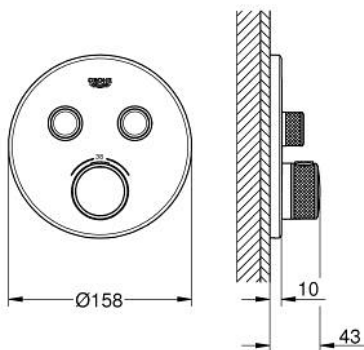

## 29 119 MS0 GROHTHERM SMARTCONTROL SAFETY MIXER FOR CONCEALED INSTALLATION WITH 2 VALVES

### PRODUCT DESCRIPTION

- Colour: satin steel
- trim set for GROHE Rapido SmartBox (35 604)
- GROHE FastFixation metal wall escutcheon, retroactively 6° adjustable
- GROHE LongLife finish
- GROHE SmartControl - control the shower with intuitive push/turn button
- exchangeable symbols
- GROHE TurboStat - compact cartridge with wax thermoelement
- GROHE SafeStop - safety button at 38°C
- GROHE SafeStop Plus - optional temperature limiter at 43°C or 46°C included
- built-in non-return valves and dirt strainers
- without roughing-in set 35 600/35 604 (please order separately)
- flow performance: outlet A (to external shut-off) = 34 l/min, outlet B/C = 29 l/min