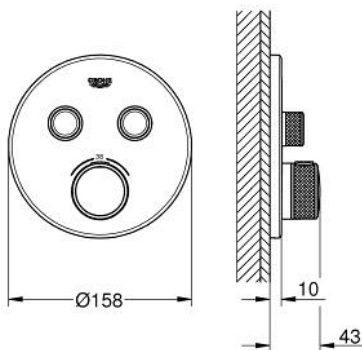

29 119 GN0 GROHTHERM SMARTCONTROL SAFETY MIXER FOR CONCEALED INSTALLATION WITH 2 VALVES

PRODUCT DESCRIPTION

- Colour: brushed cool sunrise
- trim set for GROHE Rapido SmartBox (35 604)
- GROHE FastFixation metal wall escutcheon, retroactively 6° adjustable
- GROHE LongLife finish
- GROHE SmartControl - control the shower with intuitive push/turn button
- exchangeable symbols
- GROHE TurboStat - compact cartridge with wax thermoelement
- GROHE SafeStop - safety button at 38°C
- GROHE SafeStop Plus - optional temperature limiter at 43°C or 46°C included
- built-in non-return valves and dirt strainers
- multiple outlets can be run simultaneously
- without roughing-in set 35 600/35 604 (please order separately)
- flow performance: outlet B = 24 l/min, outlet C = 26 l/min, outlet B+C = 29 l/min