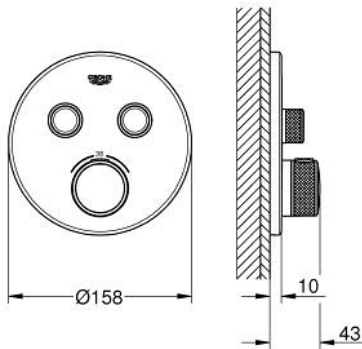

## 29 119 GL0 GROHTHERM SMARTCONTROL SAFETY MIXER FOR CONCEALED INSTALLATION WITH 2 VALVES

### PRODUCT DESCRIPTION

- Colour: cool sunrise
- trim set for GROHE Rapido SmartBox (35 604)
- GROHE FastFixation metal wall escutcheon, retroactively 6° adjustable
- GROHE LongLife finish
- GROHE SmartControl - control the shower with intuitive push/turn button
- exchangeable symbols
- GROHE TurboStat - compact cartridge with wax thermoelement
- GROHE SafeStop - safety button at 38°C
- GROHE SafeStop Plus - optional temperature limiter at 43°C or 46°C included
- built-in non-return valves and dirt strainers
- multiple outlets can be run simultaneously
- without roughing-in set 35 600/35 604 (please order separately)
- flow performance: outlet B = 24 l/min, outlet C = 26 l/min, outlet B+C = 29 l/min