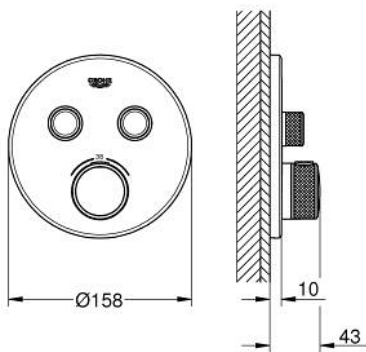

## 29 119 DL0 GROHTHERM SMARTCONTROL SAFETY MIXER FOR CONCEALED INSTALLATION WITH 2 VALVES

### PRODUCT DESCRIPTION

- Colour: brushed warm sunset
- trim set for GROHE Rapido SmartBox (35 604)
- GROHE FastFixation metal wall escutcheon, retroactively 6° adjustable
- GROHE LongLife finish
- GROHE SmartControl - control the shower with intuitive push/turn button
- exchangeable symbols
- GROHE TurboStat - compact cartridge with wax thermoelement
- GROHE SafeStop - safety button at 38°C
- GROHE SafeStop Plus - optional temperature limiter at 43°C or 46°C included
- built-in non-return valves and dirt strainers
- multiple outlets can be run simultaneously
- without roughing-in set 35 600/35 604 (please order separately)
- flow performance: outlet B = 24 l/min, outlet C = 26 l/min, outlet B+C = 29 l/min