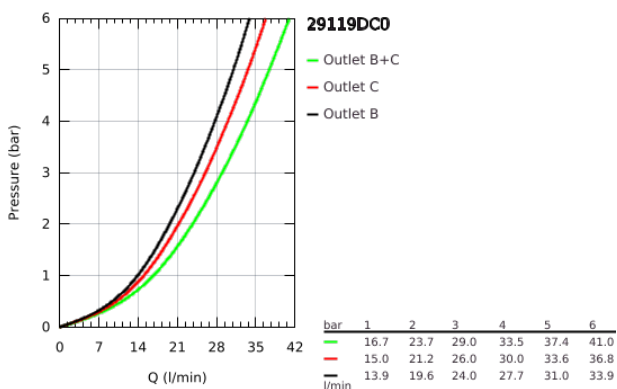

## 29 119 DC0 GROHTHERM SMARTCONTROL SAFETY MIXER FOR CONCEALED INSTALLATION WITH 2 VALVES

### PRODUCT DESCRIPTION

- Colour: supersteel
- trim set for GROHE Rapido SmartBox (35 604)
- GROHE FastFixation metal wall escutcheon, retroactively 6° adjustable
- GROHE LongLife finish
- GROHE SmartControl - control the shower with intuitive push/turn button
- exchangeable symbols
- GROHE TurboStat - compact cartridge with wax thermoelement
- GROHE SafeStop - safety button at 38°C
- GROHE SafeStop Plus - optional temperature limiter at 43°C or 46°C included
- built-in non-return valves and dirt strainers
- multiple outlets can be run simultaneously
- without roughing-in set 35 600/35 604 (please order separately)
- flow performance: outlet B = 24 l/min, outlet C = 26 l/min, outlet B+C = 29 l/min