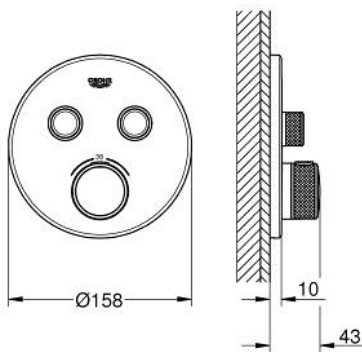

## 29 119 DC0 GROHTHERM SMARTCONTROL SAFETY MIXER FOR CONCEALED INSTALLATION WITH 2 VALVES

### PRODUCT DESCRIPTION

- Colour: supersteel
- trim set for GROHE Rapido SmartBox (35 604)
- GROHE FastFixation metal wall escutcheon, retroactively 6° adjustable
- GROHE LongLife finish
- GROHE SmartControl - control the shower with intuitive push/turn button
- exchangeable symbols
- GROHE TurboStat - compact cartridge with wax thermoelement
- GROHE SafeStop - safety button at 38°C
- GROHE SafeStop Plus - optional temperature limiter at 43°C or 46°C included
- built-in non-return valves and dirt strainers
- multiple outlets can be run simultaneously
- without roughing-in set 35 600/35 604 (please order separately)
- flow performance: outlet B = 24 l/min, outlet C = 26 l/min, outlet B+C = 29 l/min

### SPARE PARTS, January 2020 – now

- 1: Mounting plate (Spare part-nr. 48363000)
  - 2: Temperature control handle (Spare part-nr. 49029DC0)
  - 3: Escutcheon (Spare part-nr. 49032DC0)
  - 4: Push button (Spare part-nr. 48361DC0)
  - 4.1: pushbutton (Spare part-nr. 14077000)
  - 5: Cartridge (Spare part-nr. 48359000)
  - 5.1: Spindle (Spare part-nr. 49088000)
  - 6: Thermostatic compact cartridge 3/4" (Spare part-nr. 49028000)
  - 7: Non-return valves (Spare part-nr. 47979000)
  - 8: Seal (Spare part-nr. 48360000)
  - 9: Socket Spanner (Spare part-nr. 49059000)\*
  - 10: Backflow protection combination (Spare part-nr. 14055000)\*
  - 11: GROHE TurboStat cartridge 3/4" (Spare part-nr. 49003000)\*
  - 12: Service stops (Spare part-nr. 1405300M)\*
  - 13: Universal extension set single-lever mixers, 25 mm (Spare part-nr. 14048000)\*
- \* Optional accessories