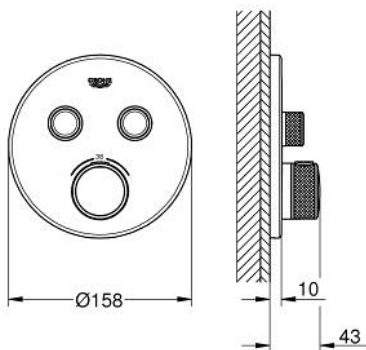

## 29 119 DA0 GROHTHERM SMARTCONTROL SAFETY MIXER FOR CONCEALED INSTALLATION WITH 2 VALVES

### PRODUCT DESCRIPTION

- Colour: warm sunset
- trim set for GROHE Rapido SmartBox (35 604)
- GROHE FastFixation metal wall escutcheon, retroactively 6° adjustable
- GROHE LongLife finish
- GROHE SmartControl - control the shower with intuitive push/turn button
- exchangeable symbols
- GROHE TurboStat - compact cartridge with wax thermoelement
- GROHE SafeStop - safety button at 38°C
- GROHE SafeStop Plus - optional temperature limiter at 43°C or 46°C included
- built-in non-return valves and dirt strainers
- multiple outlets can be run simultaneously
- without roughing-in set 35 600/35 604 (please order separately)
- flow performance: outlet B = 24 l/min, outlet C = 26 l/min, outlet B+C = 29 l/min