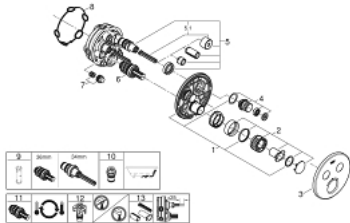

29 119 AL0 GROHTHERM SMARTCONTROL SAFETY MIXER FOR CONCEALED INSTALLATION WITH 2 VALVES

PRODUCT DESCRIPTION

- Colour: brushed hard graphite
- trim set for GROHE Rapido SmartBox (35 604)
- GROHE FastFixation metal wall escutcheon, retroactively 6° adjustable
- GROHE LongLife finish
- GROHE SmartControl - control the shower with intuitive push/turn button
- exchangeable symbols
- GROHE TurboStat - compact cartridge with wax thermoelement
- GROHE SafeStop - safety button at 38°C
- GROHE SafeStop Plus - optional temperature limiter at 43°C or 46°C included
- built-in non-return valves and dirt strainers
- multiple outlets can be run simultaneously
- without roughing-in set 35 600/35 604 (please order separately)
- flow performance: outlet B = 24 l/min, outlet C = 26 l/min, outlet B+C = 29 l/min

29 119 AL0 GROHTHERM SMARTCONTROL SAFETY MIXER FOR CONCEALED INSTALLATION WITH 2 VALVES

SPARE PARTS, January 2020 – now

- 1: Mounting plate (Spare part-nr. 48363000)
 - 2: Temperature control handle (Spare part-nr. 49029AL0)
 - 3: Escutcheon (Spare part-nr. 49032AL0)
 - 4: Push button (Spare part-nr. 48361AL0)
 - 4.1: pushbutton (Spare part-nr. 14077000)
 - 5: Cartridge (Spare part-nr. 48359000)
 - 5.1: Spindle (Spare part-nr. 49088000)
 - 6: Thermostatic compact cartridge 3/4" (Spare part-nr. 49028000)
 - 7: Non-return valves (Spare part-nr. 47979000)
 - 8: Seal (Spare part-nr. 48360000)
 - 9: Socket Spanner (Spare part-nr. 49059000)*
 - 10: Backflow protection combination (Spare part-nr. 14055000)*
 - 11: GROHE TurboStat cartridge 3/4" (Spare part-nr. 49003000)*
 - 12: Service stops (Spare part-nr. 1405300M)*
 - 13: Universal extension set single-lever mixers, 25 mm (Spare part-nr. 14048000)*
- * Optional accessories