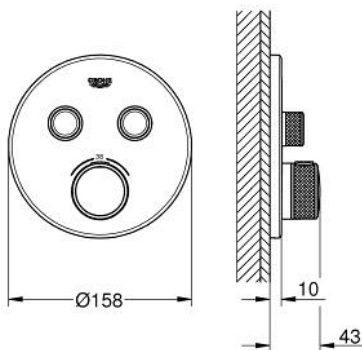

29 119 AL0 GROHTHERM SMARTCONTROL SAFETY MIXER FOR CONCEALED INSTALLATION WITH 2 VALVES

PRODUCT DESCRIPTION

- Colour: brushed hard graphite
- trim set for GROHE Rapido SmartBox (35 604)
- GROHE FastFixation metal wall escutcheon, retroactively 6° adjustable
- GROHE LongLife finish
- GROHE SmartControl - control the shower with intuitive push/turn button
- exchangeable symbols
- GROHE TurboStat - compact cartridge with wax thermoelement
- GROHE SafeStop - safety button at 38°C
- GROHE SafeStop Plus - optional temperature limiter at 43°C or 46°C included
- built-in non-return valves and dirt strainers
- multiple outlets can be run simultaneously
- without roughing-in set 35 600/35 604 (please order separately)
- flow performance: outlet B = 24 l/min, outlet C = 26 l/min, outlet B+C = 29 l/min

29 119 AL0 GROHTHERM SMARTCONTROL SAFETY MIXER FOR CONCEALED INSTALLATION WITH 2 VALVES

SPARE PARTS, January 2020 – now

- 1: Mounting plate (Spare part-nr. 48363000)
 - 2: Temperature control handle (Spare part-nr. 49029AL0)
 - 3: Escutcheon (Spare part-nr. 49032AL0)
 - 4: Push button (Spare part-nr. 48361AL0)
 - 4.1: pushbutton (Spare part-nr. 14077000)
 - 5: Cartridge (Spare part-nr. 48359000)
 - 5.1: Spindle (Spare part-nr. 49088000)
 - 6: Thermostatic compact cartridge 3/4" (Spare part-nr. 49028000)
 - 7: Non-return valves (Spare part-nr. 47979000)
 - 8: Seal (Spare part-nr. 48360000)
 - 9: Socket Spanner (Spare part-nr. 49059000)*
 - 10: Backflow protection combination (Spare part-nr. 14055000)*
 - 11: GROHE TurboStat cartridge 3/4" (Spare part-nr. 49003000)*
 - 12: Service stops (Spare part-nr. 1405300M)*
 - 13: Universal extension set single-lever mixers, 25 mm (Spare part-nr. 14048000)*
- * Optional accessories