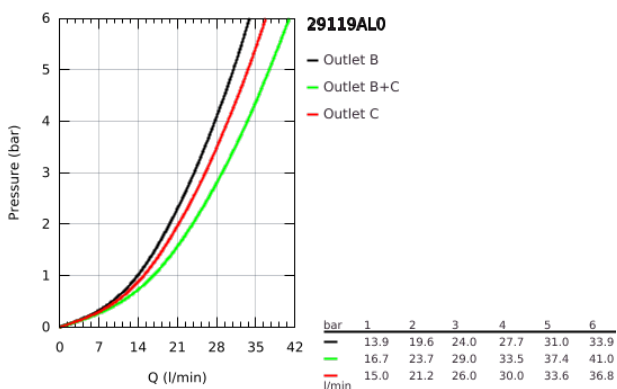

29 119 AL0 GROHTHERM SMARTCONTROL SAFETY MIXER FOR CONCEALED INSTALLATION WITH 2 VALVES

PRODUCT DESCRIPTION

- Colour: brushed hard graphite
- trim set for GROHE Rapido SmartBox (35 604)
- GROHE FastFixation metal wall escutcheon, retroactively 6° adjustable
- GROHE LongLife finish
- GROHE SmartControl - control the shower with intuitive push/turn button
- exchangeable symbols
- GROHE TurboStat - compact cartridge with wax thermoelement
- GROHE SafeStop - safety button at 38°C
- GROHE SafeStop Plus - optional temperature limiter at 43°C or 46°C included
- built-in non-return valves and dirt strainers
- multiple outlets can be run simultaneously
- without roughing-in set 35 600/35 604 (please order separately)
- flow performance: outlet B = 24 l/min, outlet C = 26 l/min, outlet B+C = 29 l/min

29 119 AL0 GROHTHERM SMARTCONTROL SAFETY MIXER FOR CONCEALED INSTALLATION WITH 2 VALVES

SPARE PARTS, January 2020 – now

- 1: Mounting plate (Spare part-nr. 48363000)
 - 2: Temperature control handle (Spare part-nr. 49029AL0)
 - 3: Escutcheon (Spare part-nr. 49032AL0)
 - 4: Push button (Spare part-nr. 48361AL0)
 - 4.1: pushbutton (Spare part-nr. 14077000)
 - 5: Cartridge (Spare part-nr. 48359000)
 - 5.1: Spindle (Spare part-nr. 49088000)
 - 6: Thermostatic compact cartridge 3/4" (Spare part-nr. 49028000)
 - 7: Non-return valves (Spare part-nr. 47979000)
 - 8: Seal (Spare part-nr. 48360000)
 - 9: Socket Spanner (Spare part-nr. 49059000)*
 - 10: Backflow protection combination (Spare part-nr. 14055000)*
 - 11: GROHE TurboStat cartridge 3/4" (Spare part-nr. 49003000)*
 - 12: Service stops (Spare part-nr. 1405300M)*
 - 13: Universal extension set single-lever mixers, 25 mm (Spare part-nr. 14048000)*
- * Optional accessories