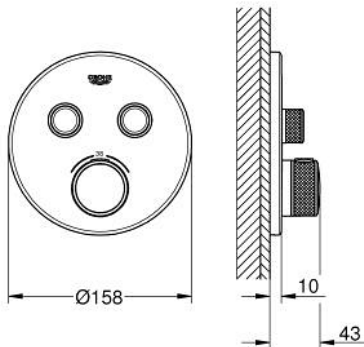

29 119 A00 GROHTHERM SMARTCONTROL SAFETY MIXER FOR CONCEALED INSTALLATION WITH 2 VALVES

PRODUCT DESCRIPTION

- Colour: hard graphite
- trim set for GROHE Rapido SmartBox (35 604)
- GROHE FastFixation metal wall escutcheon, retroactively 6° adjustable
- GROHE LongLife finish
- GROHE SmartControl - control the shower with intuitive push/turn button
- exchangeable symbols
- GROHE TurboStat - compact cartridge with wax thermoelement
- GROHE SafeStop - safety button at 38°C
- GROHE SafeStop Plus - optional temperature limiter at 43°C or 46°C included
- built-in non-return valves and dirt strainers
- multiple outlets can be run simultaneously
- without roughing-in set 35 600/35 604 (please order separately)
- flow performance: outlet B = 24 l/min, outlet C = 26 l/min, outlet B+C = 29 l/min