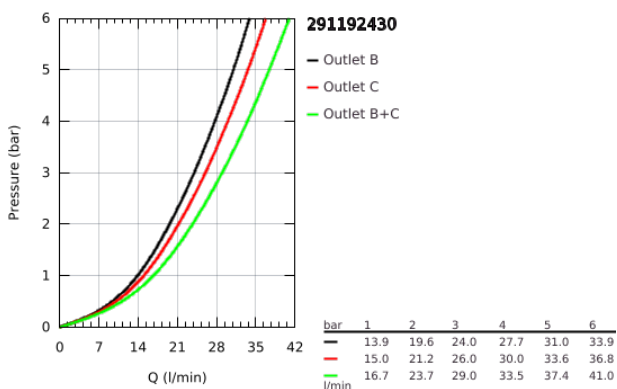

## 29 119 243 0 GROHTHERM SMARTCONTROL SAFETY MIXER FOR CONCEALED INSTALLATION WITH 2 VALVES

### PRODUCT DESCRIPTION

- Colour: matte black
- trim set for GROHE Rapido SmartBox (35 604)
- GROHE FastFixation metal wall escutcheon, retroactively 6° adjustable
- GROHE SmartControl - control the shower with intuitive push/turn button
- exchangeable symbols
- GROHE TurboStat - compact cartridge with wax thermoelement
- GROHE ProGrip - with knurl structure
- GROHE SafeStop - safety button at 38°C
- GROHE SafeStop Plus - optional temperature limiter at 43°C or 46°C included
- built-in non-return valves and dirt strainers
- multiple outlets can be run simultaneously
- without roughing-in set 35 600/35 604 (please order separately)
- flow performance: outlet B = 24 l/min, outlet C = 26 l/min, outlet B+C = 29 l/min