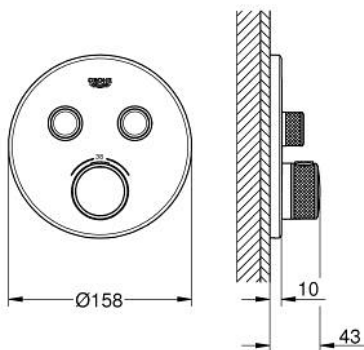

## 29 119 243 0 GROHTHERM SMARTCONTROL SAFETY MIXER FOR CONCEALED INSTALLATION WITH 2 VALVES

### PRODUCT DESCRIPTION

- Colour: matte black
- trim set for GROHE Rapido SmartBox (35 604)
- GROHE FastFixation metal wall escutcheon, retroactively 6° adjustable
- GROHE SmartControl - control the shower with intuitive push/turn button
- exchangeable symbols
- GROHE TurboStat - compact cartridge with wax thermoelement
- GROHE ProGrip - with knurl structure
- GROHE SafeStop - safety button at 38°C
- GROHE SafeStop Plus - optional temperature limiter at 43°C or 46°C included
- built-in non-return valves and dirt strainers
- multiple outlets can be run simultaneously
- without roughing-in set 35 600/35 604 (please order separately)
- flow performance: outlet B = 24 l/min, outlet C = 26 l/min, outlet B+C = 29 l/min

### SPARE PARTS, May 2024 – now

- 1: Mounting plate (Spare part-nr. 48363000)
  - 2: Temperature control handle (Spare part-nr. 490292430)
  - 2.1: Cover cap (Spare part-nr. 1015032430)
  - 2.2: handle adaptor (Spare part-nr. 1015059990)
  - 3: Escutcheon (Spare part-nr. 490322430)
  - 4: Push button (Spare part-nr. 483612430)
  - 4.1: pushbutton (Spare part-nr. 140772430)
  - 5: Cartridge (Spare part-nr. 48359000)
  - 5.1: Spindle (Spare part-nr. 49088000)
  - 6: Thermostatic compact cartridge 3/4" (Spare part-nr. 49028000)
  - 7: Non-return valves (Spare part-nr. 47979000)
  - 8: Seal (Spare part-nr. 48360000)
  - 9: Socket Spanner (Spare part-nr. 49059000)\*
  - 10: Backflow protection combination (Spare part-nr. 14055000)\*
  - 11: GROHE TurboStat cartridge 3/4" (Spare part-nr. 49003000)\*
  - 12: Service stops (Spare part-nr. 1405300M)\*
  - 13: Universal extension set single-lever mixers, 25 mm (Spare part-nr. 14048000)\*
- 0)\*
- \* Optional accessories