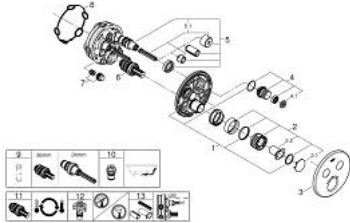

## 29 119 243 0 GROHTHERM SMARTCONTROL SAFETY MIXER FOR CONCEALED INSTALLATION WITH 2 VALVES

### PRODUCT DESCRIPTION

- Colour: matte black
- trim set for GROHE Rapido SmartBox (35 604)
- GROHE FastFixation metal wall escutcheon, retroactively 6° adjustable
- GROHE SmartControl - control the shower with intuitive push/turn button
- exchangeable symbols
- GROHE TurboStat - compact cartridge with wax thermoelement
- GROHE ProGrip - with knurl structure
- GROHE SafeStop - safety button at 38°C
- GROHE SafeStop Plus - optional temperature limiter at 43°C or 46°C included
- built-in non-return valves and dirt strainers
- multiple outlets can be run simultaneously
- without roughing-in set 35 600/35 604 (please order separately)
- flow performance: outlet B = 24 l/min, outlet C = 26 l/min, outlet B+C = 29 l/min

### SPARE PARTS, May 2024 – now

- 1: Mounting plate (Spare part-nr. 48363000)
  - 2: Temperature control handle (Spare part-nr. 490292430)
  - 2.1: Cover cap (Spare part-nr. 1015032430)
  - 2.2: handle adaptor (Spare part-nr. 1015059990)
  - 3: Escutcheon (Spare part-nr. 490322430)
  - 4: Push button (Spare part-nr. 483612430)
  - 4.1: pushbutton (Spare part-nr. 140772430)
  - 5: Cartridge (Spare part-nr. 48359000)
  - 5.1: Spindle (Spare part-nr. 49088000)
  - 6: Thermostatic compact cartridge 3/4" (Spare part-nr. 49028000)
  - 7: Non-return valves (Spare part-nr. 47979000)
  - 8: Seal (Spare part-nr. 48360000)
  - 9: Socket Spanner (Spare part-nr. 49059000)\*
  - 10: Backflow protection combination (Spare part-nr. 14055000)\*
  - 11: GROHE TurboStat cartridge 3/4" (Spare part-nr. 49003000)\*
  - 12: Service stops (Spare part-nr. 1405300M)\*
  - 13: Universal extension set single-lever mixers, 25 mm (Spare part-nr. 14048000)\*
- 0)\*
- \* Optional accessories