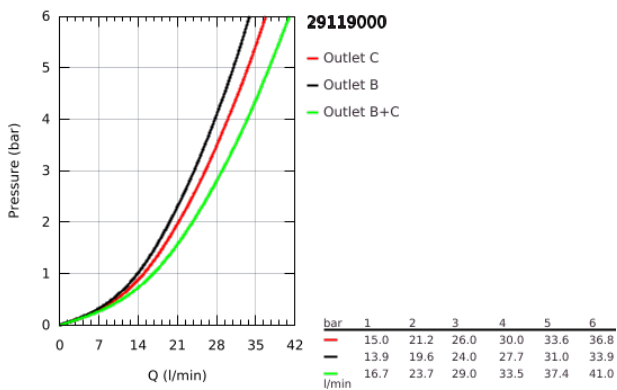

29 119 000 GROHTHERM SMARTCONTROL SAFETY MIXER FOR CONCEALED INSTALLATION WITH 2 VALVES

PRODUCT DESCRIPTION

- Colour: chrome
- trim set for GROHE Rapido SmartBox (35 604)
- GROHE FastFixation metal wall escutcheon, retroactively 6° adjustable
- GROHE LongLife finish
- GROHE SmartControl - control the shower with intuitive push/turn button
- exchangeable symbols
- GROHE TurboStat - compact cartridge with wax thermoelement
- GROHE ProGrip - with knurl structure
- GROHE SafeStop - safety button at 38°C
- GROHE SafeStop Plus - optional temperature limiter at 43°C or 46°C included
- built-in non-return valves and dirt strainers
- multiple outlets can be run simultaneously
- without roughing-in set 35 600/35 604 (please order separately)
- flow performance: outlet B = 24 l/min, outlet C = 26 l/min, outlet B+C = 29 l/min

29 119 000 GROHTHERM SMARTCONTROL SAFETY MIXER FOR CONCEALED INSTALLATION WITH 2 VALVES

SPARE PARTS, January 2020 – now

- 1: Mounting plate (Spare part-nr. 48363000)
- 2: Temperature control handle (Spare part-nr. 49029000)
- 2.1: Cover cap (Spare part-nr. 1015030000)
- 2.2: handle adaptor (Spare part-nr. 1015059990)
- 3: Escutcheon (Spare part-nr. 49032000)
- 4: Push button (Spare part-nr. 48361000)
- 4.1: pushbutton (Spare part-nr. 14077000)
- 5: Cartridge (Spare part-nr. 48359000)
- 5.1: Spindle (Spare part-nr. 49088000)
- 6: Thermostatic compact cartridge 3/4" (Spare part-nr. 49028000)
- 7: Non-return valves (Spare part-nr. 47979000)
- 8: Seal (Spare part-nr. 48360000)
- 9: Socket Spanner (Spare part-nr. 49059000)*
- 10: Backflow protection combination (Spare part-nr. 14055000)*
- 11: GROHE TurboStat cartridge 3/4" (Spare part-nr. 49003000)*
- 12: Service stops (Spare part-nr. 14053000M)*
- 13: Universal extension set single-lever mixers, 25 mm (Spare part-nr. 14048000)*