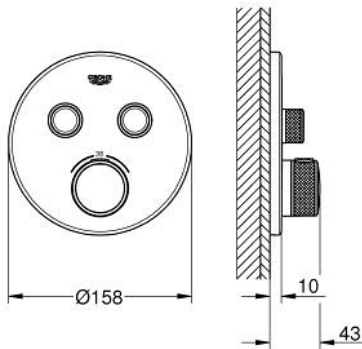

29 119 000 GROHTHERM SMARTCONTROL SAFETY MIXER FOR CONCEALED INSTALLATION WITH 2 VALVES

PRODUCT DESCRIPTION

- Colour: chrome
- trim set for GROHE Rapido SmartBox (35 604)
- GROHE FastFixation metal wall escutcheon, retroactively 6° adjustable
- GROHE LongLife finish
- GROHE SmartControl - control the shower with intuitive push/turn button
- exchangeable symbols
- GROHE TurboStat - compact cartridge with wax thermoelement
- GROHE ProGrip - with knurl structure
- GROHE SafeStop - safety button at 38°C
- GROHE SafeStop Plus - optional temperature limiter at 43°C or 46°C included
- built-in non-return valves and dirt strainers
- multiple outlets can be run simultaneously
- without roughing-in set 35 600/35 604 (please order separately)
- flow performance: outlet B = 24 l/min, outlet C = 26 l/min, outlet B+C = 29 l/min

29 119 000 GROHTHERM SMARTCONTROL SAFETY MIXER FOR CONCEALED INSTALLATION WITH 2 VALVES

SPARE PARTS, January 2020 – now

- 1: Mounting plate (Spare part-nr. 48363000)
- 2: Temperature control handle (Spare part-nr. 49029000)
- 2.1: Cover cap (Spare part-nr. 1015030000)
- 2.2: handle adaptor (Spare part-nr. 1015059990)
- 3: Escutcheon (Spare part-nr. 49032000)
- 4: Push button (Spare part-nr. 48361000)
- 4.1: pushbutton (Spare part-nr. 14077000)
- 5: Cartridge (Spare part-nr. 48359000)
- 5.1: Spindle (Spare part-nr. 49088000)
- 6: Thermostatic compact cartridge 3/4" (Spare part-nr. 49028000)
- 7: Non-return valves (Spare part-nr. 47979000)
- 8: Seal (Spare part-nr. 48360000)
- 9: Socket Spanner (Spare part-nr. 49059000)*
- 10: Backflow protection combination (Spare part-nr. 14055000)*
- 11: GROHE TurboStat cartridge 3/4" (Spare part-nr. 49003000)*
- 12: Service stops (Spare part-nr. 14053000M)*
- 13: Universal extension set single-lever mixers, 25 mm (Spare part-nr. 14048000)*