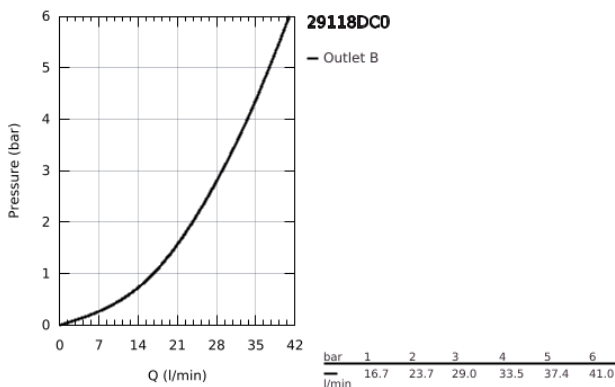

29 118 DC0 GROHTHERM SMARTCONTROL SAFETY MIXER FOR CONCEALED INSTALLATION WITH ONE VALVE

PRODUCT DESCRIPTION

- Colour: supersteel
- trim set for GROHE Rapido SmartBox (35 604)
- GROHE FastFixation metal wall escutcheon, retroactively 6° adjustable
- GROHE LongLife finish
- GROHE SmartControl - control the shower with intuitive push/turn button
- exchangeable symbols
- GROHE TurboStat - compact cartridge with wax thermoelement
- GROHE SafeStop - safety button at 38°C
- GROHE SafeStop Plus - optional temperature limiter at 43°C or 46°C included
- built-in non-return valves and dirt strainers
- without roughing-in set 35 600/35 604 (please order separately)
- flow performance: outlet A (to external shut-off) = 34 l/min, outlet B/C = 29 l/min

29 118 DC0 GROHTHERM SMARTCONTROL SAFETY MIXER FOR CONCEALED INSTALLATION WITH ONE VALVE

SPARE PARTS, January 2020 – now

- 1: Mounting plate (Spare part-nr. 48362000)
- 2: Temperature control handle (Spare part-nr. 49029DC0)
- 3: Escutcheon (Spare part-nr. 49030DC0)
- 4: Push button (Spare part-nr. 48361DC0)
- 4.1: pushbutton (Spare part-nr. 14077000)
- 5: Cartridge (Spare part-nr. 48359000)
- 5.1: Spindle (Spare part-nr. 49088000)
- 6: Thermostatic compact cartridge 3/4" (Spare part-nr. 49028000)
- 7: Non-return valve (Spare part-nr. 49085000)
- 8: Seal (Spare part-nr. 48360000)
- 9: Socket Spanner (Spare part-nr. 49059000)*
- 10: GROHE TurboStat cartridge 3/4" (Spare part-nr. 49003000)*
- 11: Service stops (Spare part-nr. 1405300M)*
- 12: Universal extension set single-lever mixers, 25 mm (Spare part-nr. 14048000)*