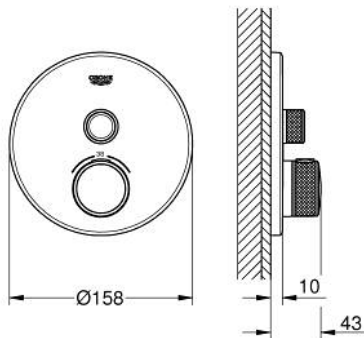

29 118 DC0 GROHTHERM SMARTCONTROL SAFETY MIXER FOR CONCEALED INSTALLATION WITH ONE VALVE

PRODUCT DESCRIPTION

- Colour: supersteel
- trim set for GROHE Rapido SmartBox (35 604)
- GROHE FastFixation metal wall escutcheon, retroactively 6° adjustable
- GROHE LongLife finish
- GROHE SmartControl - control the shower with intuitive push/turn button
- exchangeable symbols
- GROHE TurboStat - compact cartridge with wax thermoelement
- GROHE SafeStop - safety button at 38°C
- GROHE SafeStop Plus - optional temperature limiter at 43°C or 46°C included
- built-in non-return valves and dirt strainers
- without roughing-in set 35 600/35 604 (please order separately)
- flow performance: outlet A (to external shut-off) = 34 l/min, outlet B/C = 29 l/min

29 118 DC0 GROHTHERM SMARTCONTROL SAFETY MIXER FOR CONCEALED INSTALLATION WITH ONE VALVE

SPARE PARTS, January 2020 – now

- 1: Mounting plate (Spare part-nr. 48362000)
- 2: Temperature control handle (Spare part-nr. 49029DC0)
- 3: Escutcheon (Spare part-nr. 49030DC0)
- 4: Push button (Spare part-nr. 48361DC0)
- 4.1: pushbutton (Spare part-nr. 14077000)
- 5: Cartridge (Spare part-nr. 48359000)
- 5.1: Spindle (Spare part-nr. 49088000)
- 6: Thermostatic compact cartridge 3/4" (Spare part-nr. 49028000)
- 7: Non-return valve (Spare part-nr. 49085000)
- 8: Seal (Spare part-nr. 48360000)
- 9: Socket Spanner (Spare part-nr. 49059000)*
- 10: GROHE TurboStat cartridge 3/4" (Spare part-nr. 49003000)*
- 11: Service stops (Spare part-nr. 1405300M)*
- 12: Universal extension set single-lever mixers, 25 mm (Spare part-nr. 14048000)*