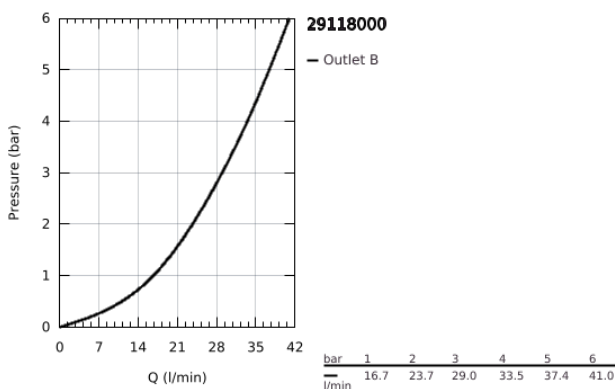

## 29 118 000 GROHTHERM SMARTCONTROL SAFETY MIXER FOR CONCEALED INSTALLATION WITH ONE VALVE

### PRODUCT DESCRIPTION

- Colour: chrome
- trim set for GROHE Rapido SmartBox (35 604)
- GROHE FastFixation metal wall escutcheon, retroactively 6° adjustable
- GROHE LongLife finish
- GROHE SmartControl - control the shower with intuitive push/turn button
- exchangeable symbols
- GROHE TurboStat - compact cartridge with wax thermoelement
- GROHE ProGrip - with knurl structure
- GROHE SafeStop - safety button at 38°C
- GROHE SafeStop Plus - optional temperature limiter at 43°C or 46°C included
- built-in non-return valves and dirt strainers
- without roughing-in set 35 600/35 604 (please order separately)
- flow performance: outlet A (to external shut-off) = 34 l/min, outlet B/C = 29 l/min