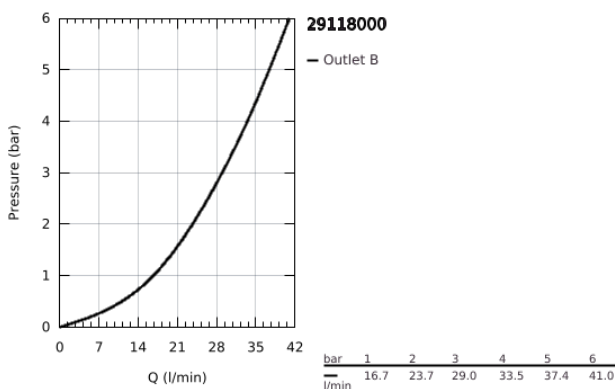

29 118 000 GROHTHERM SMARTCONTROL SAFETY MIXER FOR CONCEALED INSTALLATION WITH ONE VALVE

PRODUCT DESCRIPTION

- Colour: chrome
- trim set for GROHE Rapido SmartBox (35 604)
- GROHE FastFixation metal wall escutcheon, retroactively 6° adjustable
- GROHE LongLife finish
- GROHE SmartControl - control the shower with intuitive push/turn button
- exchangeable symbols
- GROHE TurboStat - compact cartridge with wax thermoelement
- GROHE ProGrip - with knurled structure
- GROHE SafeStop - safety button at 38°C
- GROHE SafeStop Plus - optional temperature limiter at 43°C or 46°C included
- built-in non-return valves and dirt strainers
- without roughing-in set 35 600/35 604 (please order separately)
- flow performance: outlet A (to external shut-off) = 34 l/min, outlet B/C = 29 l/min

29 118 000 GROHTHERM SMARTCONTROL SAFETY MIXER FOR CONCEALED INSTALLATION WITH ONE VALVE

SPARE PARTS, January 2020 – now

- 1: Mounting plate (Spare part-nr. 48362000)
- 2: Temperature control handle (Spare part-nr. 49029000)
 - 2.1: Cover cap (Spare part-nr. 1015030000)
 - 2.2: handle adaptor (Spare part-nr. 1015059990)
- 3: Escutcheon (Spare part-nr. 49030000)
- 4: Push button (Spare part-nr. 48361000)
 - 4.1: pushbutton (Spare part-nr. 14077000)
- 5: Cartridge (Spare part-nr. 48359000)
 - 5.1: Spindle (Spare part-nr. 49088000)
- 6: Thermostatic compact cartridge 3/4" (Spare part-nr. 49028000)
- 7: Non-return valve (Spare part-nr. 49085000)
- 8: Seal (Spare part-nr. 48360000)
- 9: Socket Spanner (Spare part-nr. 49059000)*
- 10: GROHE TurboStat cartridge 3/4" (Spare part-nr. 49003000)*
- 11: Service stops (Spare part-nr. 1405300M)*
- 12: Universal extension set single-lever mixers, 25 mm (Spare part-nr. 14048000)*