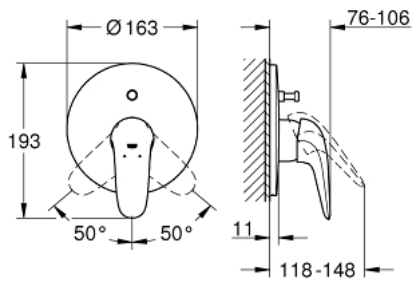

## 29 099 003 EUROSTYLE SINGLE-LEVER BATH MIXER

### PRODUCT DESCRIPTION

- Colour: chrome
- set for final installation for
- 33 963 000
- without concealed body
- solid metal lever
- GROHE LongLife finish
- GROHE FastFixation covered fixation
- automatic diverter: bath/shower
- escutcheon- and shaft-sealing