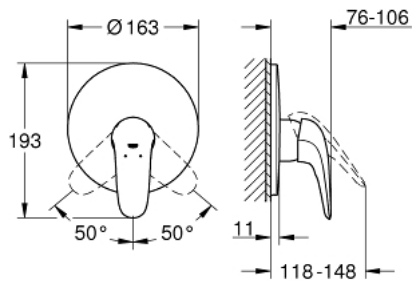

29 098 003 EUROSTYLE SINGLE-LEVER SHOWER MIXER

PRODUCT DESCRIPTION

- Colour: chrome
- trim set for use with rough-in box 33 963 001, 33 964 001, 33 965 001
- without concealed body
- solid metal lever
- GROHE LongLife finish
- GROHE FastFixation covered fixation
- escutcheon- and shaft-sealing
- metal wall escutcheon

29 098 003 EUROSTYLE SINGLE-LEVER SHOWER MIXER

SPARE PARTS, November 2015 – now

1: Solid metal lever (Spare part-nr. 46954000)

2: Escutcheon (Spare part-nr. 46904000)

3: Temperature limiter (Spare part-nr. 46308000)*