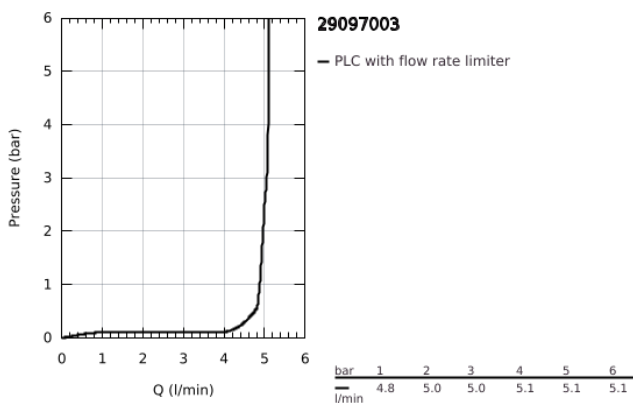

29 097 003 EUROSTYLE 2-HOLE BASIN MIXER M-SIZE

PRODUCT DESCRIPTION

- Colour: chrome
- wall mounted
- without concealed body
- trim set for use with rough-in set 23 571 000 / 32 635 000
- metal rosette
- solid metal lever
- GROHE LongLife finish
- GROHE EcoJoy - less water, perfect flow
- maximum flow rate (at 3 bar): 5 l/min
- GROHE AquaGuide adjustable mousseur
- centre distance 110 mm
- projection 203 mm

29 097 003 **EUROSTYLE 2-HOLE BASIN MIXER**
M-SIZE

SPARE PARTS, November 2015 – now

- 1: Solid metal lever (Spare part-nr. 46955000)
- 2: Flow straightener (Spare part-nr. 46837000)
- 3: Extension (Spare part-nr. 46943000)*