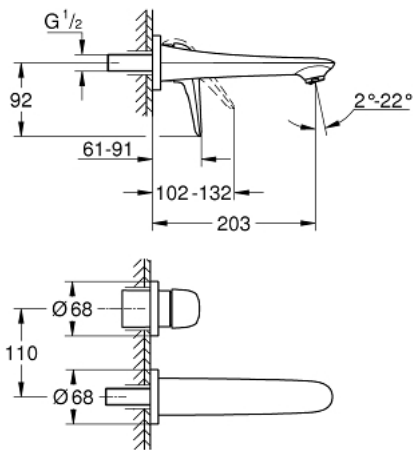

29 097 003 EUROSTYLE 2-HOLE BASIN MIXER M-SIZE

PRODUCT DESCRIPTION

- Colour: chrome
- wall mounted
- without concealed body
- trim set for use with rough-in set 23 571 000 / 32 635 000
- metal rosette
- solid metal lever
- GROHE LongLife finish
- GROHE EcoJoy - less water, perfect flow
- maximum flow rate (at 3 bar): 5 l/min
- GROHE AquaGuide adjustable mousseur
- centre distance 110 mm
- projection 203 mm

29 097 003 **EUROSTYLE 2-HOLE BASIN MIXER**
M-SIZE

SPARE PARTS, November 2015 – now

- 1: Solid metal lever (Spare part-nr. 46955000)
- 2: Flow straightener (Spare part-nr. 46837000)
- 3: Extension (Spare part-nr. 46943000)*