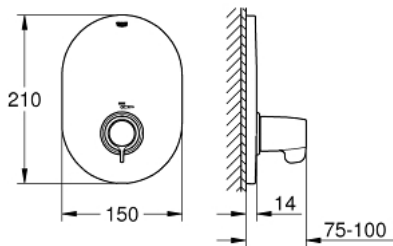

29 096 000 GROHTHERM SPECIAL SAFETY MIXER FOR BATH AND/OR SHOWER

PRODUCT DESCRIPTION

- Colour: chrome
- set for final installation for 35 500 000
- without concealed body
- escutcheon- and shaft-sealing
- covered connections
- ergonomic metal wing handle
- temperature scale handle with internal safety stop between 35°C and 43°C
- metal temperature safety stop
- easy thermal disinfection via optional key 47 994 000
- GROHE LongLife finish
- GROHE SafetyPlus fixed temperature stop

29 096 000 **GROHTHERM SPECIAL SAFETY MIXER FOR BATH AND/OR SHOWER**

SPARE PARTS, July 2015 – now

- 1: Temperature control handle (Spare part-nr. 49008000)
 - 2: Escutcheon (Spare part-nr. 49011000)
 - 3: Extension-set 27.5 mm (Spare part-nr. 47780000)*
 - 4: Temperature unlocking handle (Spare part-nr. 47994000)*
- * Optional accessories