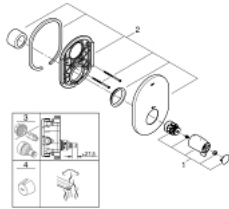

29 096 000 GROHTHERM SPECIAL SAFETY MIXER FOR BATH AND/OR SHOWER

PRODUCT DESCRIPTION

- Colour: chrome
- set for final installation for 35 500 000
- without concealed body
- escutcheon- and shaft-sealing
- covered connections
- ergonomic metal wing handle
- temperature scale handle with internal safety stop between 35°C and 43°C
- metal temperature safety stop
- easy thermal disinfection via optional key 47 994 000
- GROHE LongLife finish
- GROHE SafetyPlus fixed temperature stop

29 096 000 **GROHTHERM SPECIAL SAFETY MIXER FOR BATH AND/OR SHOWER**

SPARE PARTS, July 2015 – now

- 1: Temperature control handle (Spare part-nr. 49008000)
 - 2: Escutcheon (Spare part-nr. 49011000)
 - 3: Extension-set 27.5 mm (Spare part-nr. 47780000)*
 - 4: Temperature unlocking handle (Spare part-nr. 47994000)*
- * Optional accessories