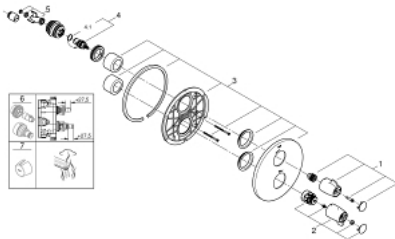

### PRODUCT DESCRIPTION

- Colour: chrome
- set for final installation for 35 500 000
- without concealed body
- escutcheon- and shaft-sealing
- covered connections
- ergonomic handles
- temperature scale handle with internal safety stop between 35&deg;C and 43&deg;C
- integrated stop valve
- metal temperature safety stop
- easy thermal disinfection via optional key 47 994 000
- GROHE LongLife finish
- GROHE SafetyPlus fixed temperature stop

### SPARE PARTS, July 2015 – now

- 1: Shut-off handle (Spare part-nr. 49007000)
- 2: Temperature control handle (Spare part-nr. 49008000)
- 3: Escutcheon (Spare part-nr. 49013000)
- 4: Ceramic headpart, 1/2" (Spare part-nr. 45882000)
- 4.1: O-ring Ø18,2 x Ø1,7 (Spare part-nr. 0392400M)
- 5: Adapter (Spare part-nr. 12702000)
- 6: Extension-set 27.5 mm (Spare part-nr. 47780000)\*
- 7: Temperature unlocking handle (Spare part-nr. 47994000)\*