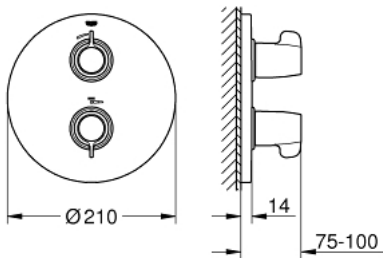

### PRODUCT DESCRIPTION

- Colour: chrome
- set for final installation for 35 500 000
- without concealed body
- escutcheon- and shaft-sealing
- covered connections
- ergonomic handles
- temperature scale handle with internal safety stop between 35&deg;C and 43&deg;C
- integrated stop valve
- metal temperature safety stop
- easy thermal disinfection via optional key 47 994 000
- GROHE LongLife finish
- GROHE SafetyPlus fixed temperature stop

### SPARE PARTS, July 2015 – now

- 1: Shut-off handle (Spare part-nr. 49007000)
- 2: Temperature control handle (Spare part-nr. 49008000)
- 3: Escutcheon (Spare part-nr. 49013000)
- 4: Ceramic headpart, 1/2" (Spare part-nr. 45882000)
- 4.1: O-ring Ø18,2 x Ø1,7 (Spare part-nr. 0392400M)
- 5: Adapter (Spare part-nr. 12702000)
- 6: Extension-set 27.5 mm (Spare part-nr. 47780000)\*
- 7: Temperature unlocking handle (Spare part-nr. 47994000)\*