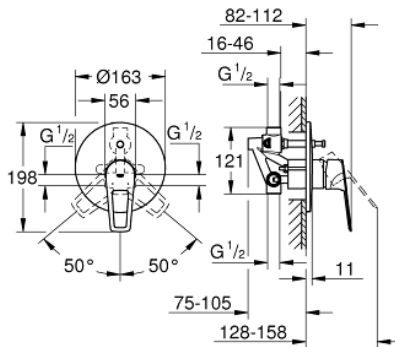

29 081 001 **BAULOOK SINGLE-LEVER BATH MIXER 1/2"**

PRODUCT DESCRIPTION

- Colour: chrome
- concealed installation
- set for final installation
- rough-in set for wall mounted bath mixer
- GROHE SmoothControl 46 mm ceramic cartridge
- GROHE LongLife finish
- adjustable flow rate limiter
- automatic diverter: bath/shower
- escutcheon- and shaft-sealing

29 081 001 **BAULOOP SINGLE-LEVER BATH MIXER 1/2"**

SPARE PARTS, September 2018 – now

- 1: Escutcheon (Spare part-nr. 46905000)
- 2: Cap (Spare part-nr. 09038000)
- 3: Cartridge (Spare part-nr. 46048000)
- 4: Diverter (Spare part-nr. 46737000)
- 5: Temperature limiter (Spare part-nr. 46308000)*
- 6: Extension set (Spare part-nr. 46191000)*
- 7: Extension set (Spare part-nr. 46343000)*