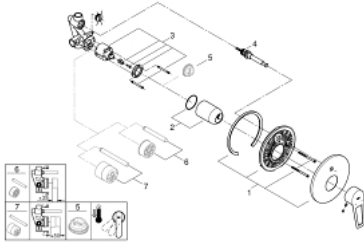

29 081 001 **BAULOOK SINGLE-LEVER BATH MIXER 1/2"**

PRODUCT DESCRIPTION

- Colour: chrome
- concealed installation
- set for final installation
- rough-in set for wall mounted bath mixer
- GROHE SmoothControl 46 mm ceramic cartridge
- GROHE LongLife finish
- adjustable flow rate limiter
- automatic diverter: bath/shower
- escutcheon- and shaft-sealing

29 081 001 **BAULOOP SINGLE-LEVER BATH MIXER 1/2"**

SPARE PARTS, September 2018 – now

- 1: Escutcheon (Spare part-nr. 46905000)
- 2: Cap (Spare part-nr. 09038000)
- 3: Cartridge (Spare part-nr. 46048000)
- 4: Diverter (Spare part-nr. 46737000)
- 5: Temperature limiter (Spare part-nr. 46308000)*
- 6: Extension set (Spare part-nr. 46191000)*
- 7: Extension set (Spare part-nr. 46343000)*