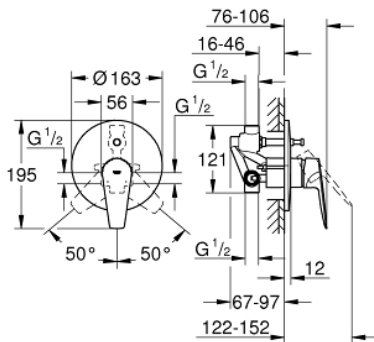

29 079 001 **BAUEDGE SINGLE-LEVER BATH MIXER 1/2"**

PRODUCT DESCRIPTION

- Colour: chrome
- concealed installation
- set for final installation
- rough-in set for wall mounted bath mixer
- GROHE SmoothControl 46 mm ceramic cartridge
- GROHE LongLife finish
- adjustable flow rate limiter
- automatic diverter: bath/shower
- escutcheon- and shaft-sealing

29 079 001 **BAUEDGE SINGLE-LEVER BATH MIXER 1/2"**

SPARE PARTS, September 2018 – now

- 1: Escutcheon (Spare part-nr. 46905000)
- 2: Cap (Spare part-nr. 09038000)
- 3: Cartridge (Spare part-nr. 46048000)
- 4: Diverter (Spare part-nr. 46737000)
- 5: Temperature limiter (Spare part-nr. 46308000)*
- 6: Extension set (Spare part-nr. 46191000)*
- 7: Extension set (Spare part-nr. 46343000)*