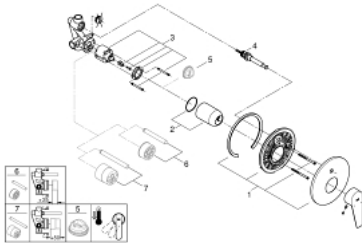

29 079 001 **BAUEDGE SINGLE-LEVER BATH MIXER 1/2"**

PRODUCT DESCRIPTION

- Colour: chrome
- concealed installation
- set for final installation
- rough-in set for wall mounted bath mixer
- GROHE SmoothControl 46 mm ceramic cartridge
- GROHE LongLife finish
- adjustable flow rate limiter
- automatic diverter: bath/shower
- escutcheon- and shaft-sealing

29 079 001 **BAUEDGE SINGLE-LEVER BATH MIXER 1/2"**

SPARE PARTS, September 2018 – now

- 1: Escutcheon (Spare part-nr. 46905000)
- 2: Cap (Spare part-nr. 09038000)
- 3: Cartridge (Spare part-nr. 46048000)
- 4: Diverter (Spare part-nr. 46737000)
- 5: Temperature limiter (Spare part-nr. 46308000)*
- 6: Extension set (Spare part-nr. 46191000)*
- 7: Extension set (Spare part-nr. 46343000)*