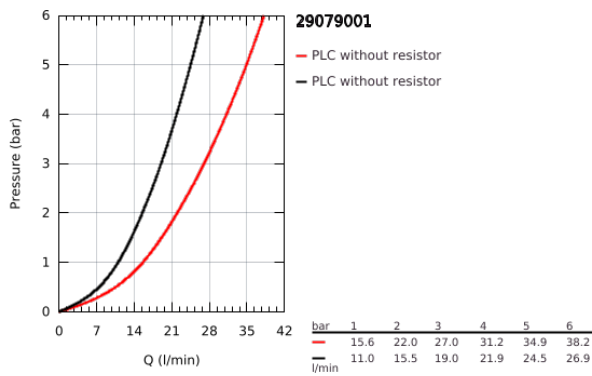

29 079 001 **BAUEDGE SINGLE-LEVER BATH MIXER 1/2"**

PRODUCT DESCRIPTION

- Colour: chrome
- concealed installation
- set for final installation
- rough-in set for wall mounted bath mixer
- GROHE SmoothControl 46 mm ceramic cartridge
- GROHE LongLife finish
- adjustable flow rate limiter
- automatic diverter: bath/shower
- escutcheon- and shaft-sealing

29 079 001 **BAUEDGE SINGLE-LEVER BATH MIXER 1/2"**

SPARE PARTS, September 2018 – now

- 1: Escutcheon (Spare part-nr. 46905000)
- 2: Cap (Spare part-nr. 09038000)
- 3: Cartridge (Spare part-nr. 46048000)
- 4: Diverter (Spare part-nr. 46737000)
- 5: Temperature limiter (Spare part-nr. 46308000)*
- 6: Extension set (Spare part-nr. 46191000)*
- 7: Extension set (Spare part-nr. 46343000)*