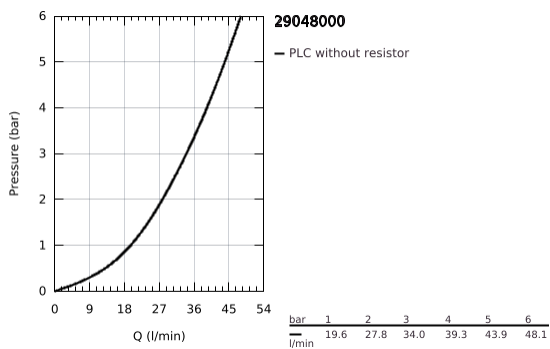

## 29 048 000 BAUCLASSIC SINGLE-LEVER SHOWER MIXER

### PRODUCT DESCRIPTION

- Colour: chrome
- concealed installation
- set for final installation
- rough-in set (32 962 001)
- GROHE SmoothControl 46 mm ceramic cartridge
- GROHE LongLife finish
- adjustable flow rate limiter
- escutcheon- and shaft-sealing