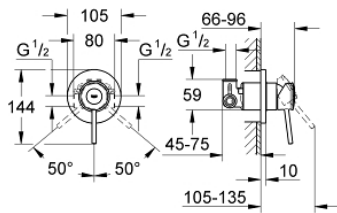

## 29 048 000 BAUCLASSIC SINGLE-LEVER SHOWER MIXER

### PRODUCT DESCRIPTION

- Colour: chrome
- concealed installation
- set for final installation
- rough-in set (32 962 001)
- GROHE SmoothControl 46 mm ceramic cartridge
- GROHE LongLife finish
- adjustable flow rate limiter
- escutcheon- and shaft-sealing

### SPARE PARTS, December 2009 – now

- 1: Lever (Spare part-nr. 46762000)
- 2: Escutcheon (Spare part-nr. 46773000)
- 3: Cap (Spare part-nr. 09038000)
- 4: Cartridge (Spare part-nr. 46048000)
- 5: Temperature limiter (Spare part-nr. 46308000)\*
- 6: Extension set (Spare part-nr. 46191000)\*
- 7: Extension set (Spare part-nr. 46343000)\*