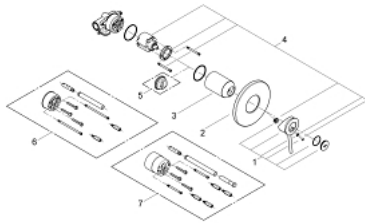

## 29 048 000 BAUCLASSIC SINGLE-LEVER SHOWER MIXER

### PRODUCT DESCRIPTION

- Colour: chrome
- concealed installation
- set for final installation
- rough-in set (32 962 001)
- GROHE SmoothControl 46 mm ceramic cartridge
- GROHE LongLife finish
- adjustable flow rate limiter
- escutcheon- and shaft-sealing

### SPARE PARTS, December 2009 – now

- 1: Lever (Spare part-nr. 46762000)
- 2: Escutcheon (Spare part-nr. 46773000)
- 3: Cap (Spare part-nr. 09038000)
- 4: Cartridge (Spare part-nr. 46048000)
- 5: Temperature limiter (Spare part-nr. 46308000)\*
- 6: Extension set (Spare part-nr. 46191000)\*
- 7: Extension set (Spare part-nr. 46343000)\*