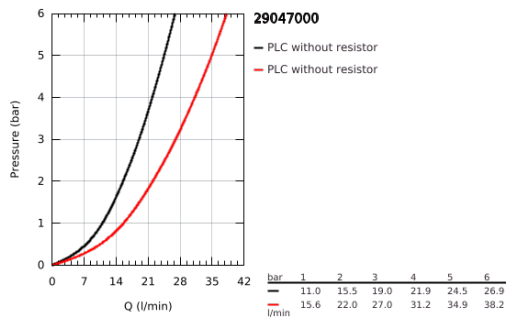

29 047 000 BAUCLASSIC SINGLE-LEVER BATH MIXER

PRODUCT DESCRIPTION

- Colour: chrome
- concealed installation
- set for final installation
- rough-in set (32 963 001)
- GROHE SmoothControl 46 mm ceramic cartridge
- GROHE LongLife finish
- adjustable flow rate limiter
- automatic diverter: bath/shower
- escutcheon- and shaft-sealing