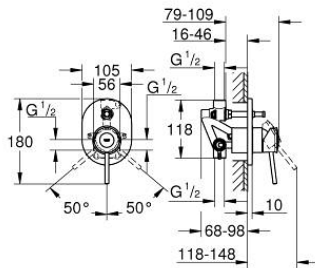

29 047 000 BAUCLASSIC SINGLE-LEVER BATH MIXER

PRODUCT DESCRIPTION

- Colour: chrome
- concealed installation
- set for final installation
- rough-in set (32 963 001)
- GROHE SmoothControl 46 mm ceramic cartridge
- GROHE LongLife finish
- adjustable flow rate limiter
- automatic diverter: bath/shower
- escutcheon- and shaft-sealing

29 047 000 BAUCLASSIC SINGLE-LEVER BATH MIXER

SPARE PARTS, December 2009 – now

- 1: Lever (Spare part-nr. 46762000)
- 2: Escutcheon (Spare part-nr. 46772000)
- 3: Cap (Spare part-nr. 09038000)
- 4: Cartridge (Spare part-nr. 46048000)
- 5: Diverter (Spare part-nr. 46737000)
- 6: Temperature limiter (Spare part-nr. 46308000)*
- 7: Extension set (Spare part-nr. 46191000)*
- 8: Extension set (Spare part-nr. 46343000)*