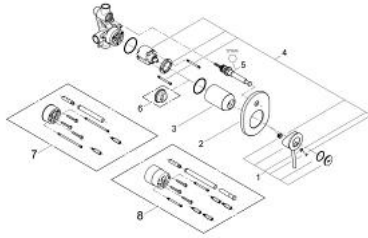

29 047 000 BAUCLASSIC SINGLE-LEVER BATH MIXER

PRODUCT DESCRIPTION

- Colour: chrome
- concealed installation
- set for final installation
- rough-in set (32 963 001)
- GROHE SmoothControl 46 mm ceramic cartridge
- GROHE LongLife finish
- adjustable flow rate limiter
- automatic diverter: bath/shower
- escutcheon- and shaft-sealing

29 047 000 BAUCLASSIC SINGLE-LEVER BATH MIXER

SPARE PARTS, December 2009 – now

- 1: Lever (Spare part-nr. 46762000)
- 2: Escutcheon (Spare part-nr. 46772000)
- 3: Cap (Spare part-nr. 09038000)
- 4: Cartridge (Spare part-nr. 46048000)
- 5: Diverter (Spare part-nr. 46737000)
- 6: Temperature limiter (Spare part-nr. 46308000)*
- 7: Extension set (Spare part-nr. 46191000)*
- 8: Extension set (Spare part-nr. 46343000)*