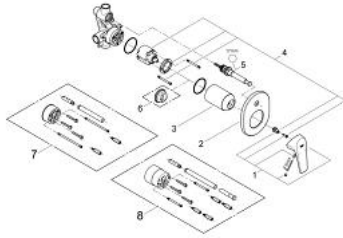

29 045 000 BAUFLOW SINGLE-LEVER BATH MIXER

PRODUCT DESCRIPTION

- Colour: chrome
- concealed installation
- set for final installation
- rough-in set (32 963 001)
- GROHE SmoothControl 46 mm ceramic cartridge
- GROHE LongLife finish
- adjustable flow rate limiter
- automatic diverter: bath/shower
- escutcheon- and shaft-sealing

29 045 000 BAUFLOW SINGLE-LEVER BATH MIXER

SPARE PARTS, December 2009 – now

- 1: Lever (Spare part-nr. 46702000)
- 2: Escutcheon (Spare part-nr. 46772000)
- 3: Cap (Spare part-nr. 09038000)
- 4: Cartridge (Spare part-nr. 46048000)
- 5: Diverter (Spare part-nr. 46737000)
- 6: Temperature limiter (Spare part-nr. 46308000)*
- 7: Extension set (Spare part-nr. 46191000)*
- 8: Extension set (Spare part-nr. 46343000)*