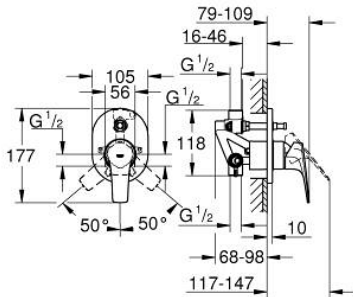

29 045 000 BAUFLOW SINGLE-LEVER BATH MIXER

PRODUCT DESCRIPTION

- Colour: chrome
- concealed installation
- set for final installation
- rough-in set (32 963 001)
- GROHE SmoothControl 46 mm ceramic cartridge
- GROHE LongLife finish
- adjustable flow rate limiter
- automatic diverter: bath/shower
- escutcheon- and shaft-sealing

29 045 000 BAUFLOW SINGLE-LEVER BATH MIXER

SPARE PARTS, December 2009 – now

- 1: Lever (Spare part-nr. 46702000)
- 2: Escutcheon (Spare part-nr. 46772000)
- 3: Cap (Spare part-nr. 09038000)
- 4: Cartridge (Spare part-nr. 46048000)
- 5: Diverter (Spare part-nr. 46737000)
- 6: Temperature limiter (Spare part-nr. 46308000)*
- 7: Extension set (Spare part-nr. 46191000)*
- 8: Extension set (Spare part-nr. 46343000)*