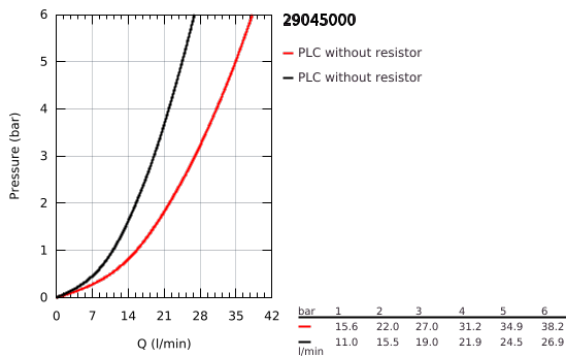

29 045 000 BAUFLOW SINGLE-LEVER BATH MIXER

PRODUCT DESCRIPTION

- Colour: chrome
- concealed installation
- set for final installation
- rough-in set (32 963 001)
- GROHE SmoothControl 46 mm ceramic cartridge
- GROHE LongLife finish
- adjustable flow rate limiter
- automatic diverter: bath/shower
- escutcheon- and shaft-sealing