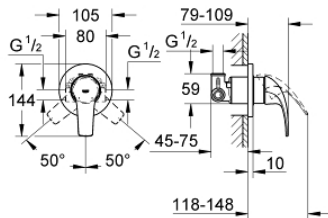

29 044 000 BAUCURVE SINGLE-LEVER SHOWER MIXER

PRODUCT DESCRIPTION

- Colour: chrome
- concealed installation
- set for final installation
- rough-in set (32 962 001)
- GROHE SmoothControl 46 mm ceramic cartridge
- GROHE LongLife finish
- adjustable flow rate limiter
- escutcheon- and shaft-sealing

29 044 000 BAUCURVE SINGLE-LEVER SHOWER MIXER

SPARE PARTS, December 2009 – now

- 1: Lever (Spare part-nr. 46700000)
- 2: Escutcheon (Spare part-nr. 46773000)
- 3: Cap (Spare part-nr. 09038000)
- 4: Cartridge (Spare part-nr. 46048000)
- 5: Temperature limiter (Spare part-nr. 46308000)*
- 6: Extension set (Spare part-nr. 46191000)*
- 7: Extension set (Spare part-nr. 46343000)*