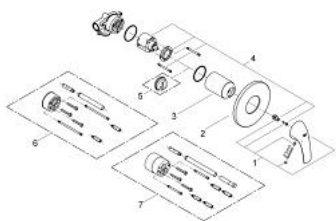

29 044 000 BAUCURVE SINGLE-LEVER SHOWER MIXER

PRODUCT DESCRIPTION

- Colour: chrome
- concealed installation
- set for final installation
- rough-in set (32 962 001)
- GROHE SmoothControl 46 mm ceramic cartridge
- GROHE LongLife finish
- adjustable flow rate limiter
- escutcheon- and shaft-sealing

29 044 000 BAUCURVE SINGLE-LEVER SHOWER MIXER

SPARE PARTS, December 2009 – now

- 1: Lever (Spare part-nr. 46700000)
- 2: Escutcheon (Spare part-nr. 46773000)
- 3: Cap (Spare part-nr. 09038000)
- 4: Cartridge (Spare part-nr. 46048000)
- 5: Temperature limiter (Spare part-nr. 46308000)*
- 6: Extension set (Spare part-nr. 46191000)*
- 7: Extension set (Spare part-nr. 46343000)*