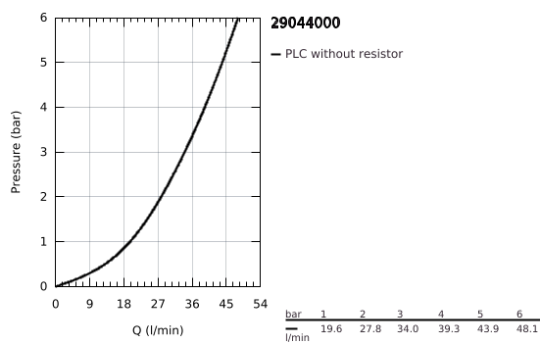

29 044 000 BAUCURVE SINGLE-LEVER SHOWER MIXER

PRODUCT DESCRIPTION

- Colour: chrome
- concealed installation
- set for final installation
- rough-in set (32 962 001)
- GROHE SmoothControl 46 mm ceramic cartridge
- GROHE LongLife finish
- adjustable flow rate limiter
- escutcheon- and shaft-sealing

29 044 000 BAUCURVE SINGLE-LEVER SHOWER MIXER

SPARE PARTS, December 2009 – now

- 1: Lever (Spare part-nr. 46700000)
- 2: Escutcheon (Spare part-nr. 46773000)
- 3: Cap (Spare part-nr. 09038000)
- 4: Cartridge (Spare part-nr. 46048000)
- 5: Temperature limiter (Spare part-nr. 46308000)*
- 6: Extension set (Spare part-nr. 46191000)*
- 7: Extension set (Spare part-nr. 46343000)*