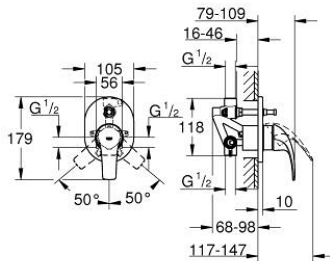

29 043 000 BAUCURVE SINGLE-LEVER BATH MIXER

PRODUCT DESCRIPTION

- Colour: chrome
- concealed installation
- set for final installation
- rough-in set (32 963 001)
- GROHE SmoothControl 46 mm ceramic cartridge
- GROHE LongLife finish
- adjustable flow rate limiter
- automatic diverter: bath/shower
- escutcheon- and shaft-sealing

29 043 000 BAUCURVE SINGLE-LEVER BATH MIXER

SPARE PARTS, December 2009 – now

- 1: Lever (Spare part-nr. 46700000)
- 2: Escutcheon (Spare part-nr. 46772000)
- 3: Cap (Spare part-nr. 09038000)
- 4: Cartridge (Spare part-nr. 46048000)
- 5: Diverter (Spare part-nr. 46737000)
- 6: Temperature limiter (Spare part-nr. 46308000)*
- 7: Extension set (Spare part-nr. 46191000)*
- 8: Extension set (Spare part-nr. 46343000)*