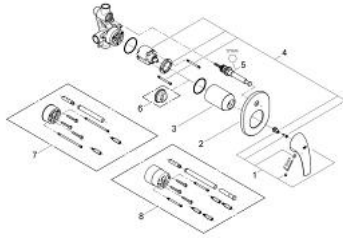

29 043 000 BAUCURVE SINGLE-LEVER BATH MIXER

PRODUCT DESCRIPTION

- Colour: chrome
- concealed installation
- set for final installation
- rough-in set (32 963 001)
- GROHE SmoothControl 46 mm ceramic cartridge
- GROHE LongLife finish
- adjustable flow rate limiter
- automatic diverter: bath/shower
- escutcheon- and shaft-sealing

29 043 000 BAUCURVE SINGLE-LEVER BATH MIXER

SPARE PARTS, December 2009 – now

- 1: Lever (Spare part-nr. 46700000)
- 2: Escutcheon (Spare part-nr. 46772000)
- 3: Cap (Spare part-nr. 09038000)
- 4: Cartridge (Spare part-nr. 46048000)
- 5: Diverter (Spare part-nr. 46737000)
- 6: Temperature limiter (Spare part-nr. 46308000)*
- 7: Extension set (Spare part-nr. 46191000)*
- 8: Extension set (Spare part-nr. 46343000)*