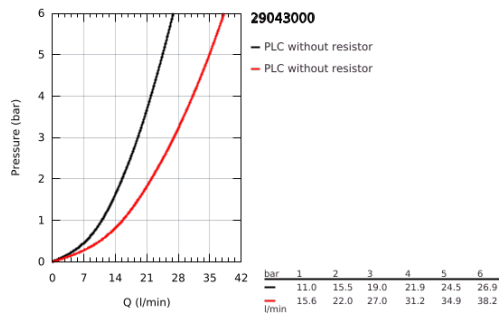

29 043 000 BAUCURVE SINGLE-LEVER BATH MIXER

PRODUCT DESCRIPTION

- Colour: chrome
- concealed installation
- set for final installation
- rough-in set (32 963 001)
- GROHE SmoothControl 46 mm ceramic cartridge
- GROHE LongLife finish
- adjustable flow rate limiter
- automatic diverter: bath/shower
- escutcheon- and shaft-sealing

29 043 000 BAUCURVE SINGLE-LEVER BATH MIXER

SPARE PARTS, December 2009 – now

- 1: Lever (Spare part-nr. 46700000)
- 2: Escutcheon (Spare part-nr. 46772000)
- 3: Cap (Spare part-nr. 09038000)
- 4: Cartridge (Spare part-nr. 46048000)
- 5: Diverter (Spare part-nr. 46737000)
- 6: Temperature limiter (Spare part-nr. 46308000)*
- 7: Extension set (Spare part-nr. 46191000)*
- 8: Extension set (Spare part-nr. 46343000)*