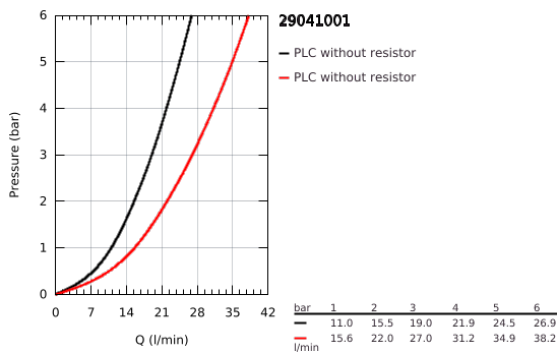

29 041 001 **BAULOOP SINGLE-LEVER BATH MIXER 1/2"**

PRODUCT DESCRIPTION

- Colour: chrome
- concealed installation
- set for final installation
- rough-in set for wall mounted bath mixer
- GROHE SmoothControl 46 mm ceramic cartridge
- GROHE LongLife finish
- adjustable flow rate limiter
- automatic diverter: bath/shower
- escutcheon- and shaft-sealing

29 041 001 **BAULOOP SINGLE-LEVER BATH MIXER 1/2"**

SPARE PARTS, September 2018 – now

- 1: Escutcheon (Spare part-nr. 46772000)
- 2: Cap (Spare part-nr. 09038000)
- 3: Cartridge (Spare part-nr. 46048000)
- 4: Diverter (Spare part-nr. 46737000)
- 5: Temperature limiter (Spare part-nr. 46308000)*
- 6: Extension set (Spare part-nr. 46191000)*
- 7: Extension set (Spare part-nr. 46343000)*