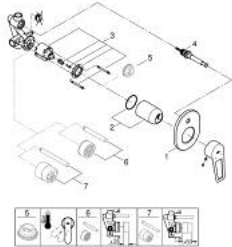

29 041 001 **BAULOOP SINGLE-LEVER BATH MIXER 1/2"**

PRODUCT DESCRIPTION

- Colour: chrome
- concealed installation
- set for final installation
- rough-in set for wall mounted bath mixer
- GROHE SmoothControl 46 mm ceramic cartridge
- GROHE LongLife finish
- adjustable flow rate limiter
- automatic diverter: bath/shower
- escutcheon- and shaft-sealing

29 041 001 **BAULOOP SINGLE-LEVER BATH MIXER 1/2"**

SPARE PARTS, September 2018 – now

- 1: Escutcheon (Spare part-nr. 46772000)
- 2: Cap (Spare part-nr. 09038000)
- 3: Cartridge (Spare part-nr. 46048000)
- 4: Diverter (Spare part-nr. 46737000)
- 5: Temperature limiter (Spare part-nr. 46308000)*
- 6: Extension set (Spare part-nr. 46191000)*
- 7: Extension set (Spare part-nr. 46343000)*