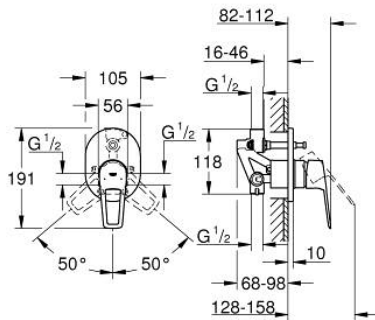

29 041 001 **BAULOOP SINGLE-LEVER BATH MIXER 1/2"**

PRODUCT DESCRIPTION

- Colour: chrome
- concealed installation
- set for final installation
- rough-in set for wall mounted bath mixer
- GROHE SmoothControl 46 mm ceramic cartridge
- GROHE LongLife finish
- adjustable flow rate limiter
- automatic diverter: bath/shower
- escutcheon- and shaft-sealing

29 041 001 **BAULOOP SINGLE-LEVER BATH MIXER 1/2"**

SPARE PARTS, September 2018 – now

- 1: Escutcheon (Spare part-nr. 46772000)
- 2: Cap (Spare part-nr. 09038000)
- 3: Cartridge (Spare part-nr. 46048000)
- 4: Diverter (Spare part-nr. 46737000)
- 5: Temperature limiter (Spare part-nr. 46308000)*
- 6: Extension set (Spare part-nr. 46191000)*
- 7: Extension set (Spare part-nr. 46343000)*