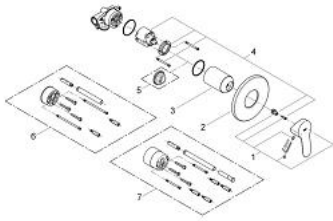

29 040 000 BAUEDGE SINGLE-LEVER SHOWER MIXER

PRODUCT DESCRIPTION

- Colour: chrome
- concealed installation
- set for final installation
- rough-in set (32 962 000)
- GROHE SmoothControl 46 mm ceramic cartridge
- GROHE LongLife finish
- adjustable flow rate limiter
- escutcheon- and shaft-sealing

29 040 000 BAUEDGE SINGLE-LEVER SHOWER MIXER

SPARE PARTS, December 2009 – now

- 1: Lever (Spare part-nr. 46698000)
- 2: Escutcheon (Spare part-nr. 46773000)
- 3: Cap (Spare part-nr. 09038000)
- 4: Cartridge (Spare part-nr. 46048000)
- 5: Temperature limiter (Spare part-nr. 46308000)*
- 6: Extension set (Spare part-nr. 46191000)*
- 7: Extension set (Spare part-nr. 46343000)*