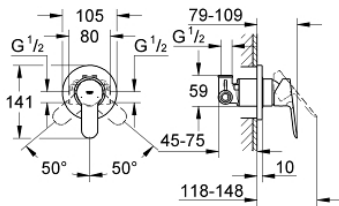

29 040 000 BAUEDGE SINGLE-LEVER SHOWER MIXER

PRODUCT DESCRIPTION

- Colour: chrome
- concealed installation
- set for final installation
- rough-in set (32 962 000)
- GROHE SmoothControl 46 mm ceramic cartridge
- GROHE LongLife finish
- adjustable flow rate limiter
- escutcheon- and shaft-sealing

29 040 000 BAUEDGE SINGLE-LEVER SHOWER MIXER

SPARE PARTS, December 2009 – now

- 1: Lever (Spare part-nr. 46698000)
- 2: Escutcheon (Spare part-nr. 46773000)
- 3: Cap (Spare part-nr. 09038000)
- 4: Cartridge (Spare part-nr. 46048000)
- 5: Temperature limiter (Spare part-nr. 46308000)*
- 6: Extension set (Spare part-nr. 46191000)*
- 7: Extension set (Spare part-nr. 46343000)*