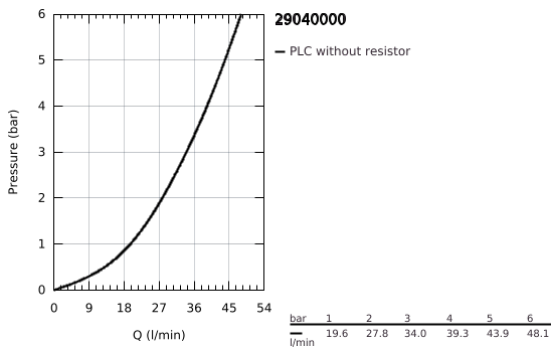

29 040 000 BAUEDGE SINGLE-LEVER SHOWER MIXER

PRODUCT DESCRIPTION

- Colour: chrome
- concealed installation
- set for final installation
- rough-in set (32 962 000)
- GROHE SmoothControl 46 mm ceramic cartridge
- GROHE LongLife finish
- adjustable flow rate limiter
- escutcheon- and shaft-sealing

29 040 000 BAUEDGE SINGLE-LEVER SHOWER MIXER

SPARE PARTS, December 2009 – now

- 1: Lever (Spare part-nr. 46698000)
- 2: Escutcheon (Spare part-nr. 46773000)
- 3: Cap (Spare part-nr. 09038000)
- 4: Cartridge (Spare part-nr. 46048000)
- 5: Temperature limiter (Spare part-nr. 46308000)*
- 6: Extension set (Spare part-nr. 46191000)*
- 7: Extension set (Spare part-nr. 46343000)*