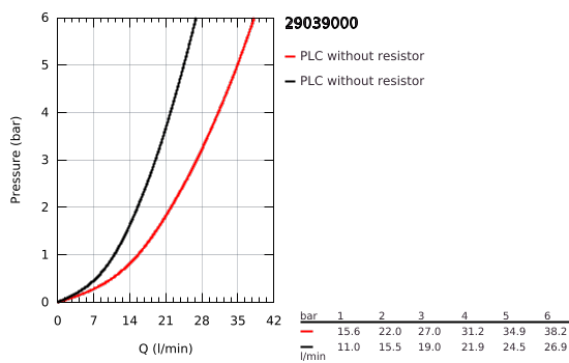

29 039 000 BAUEDGE SINGLE-LEVER BATH MIXER

PRODUCT DESCRIPTION

- Colour: chrome
- concealed installation
- set for final installation
- rough-in set (32 963 000)
- GROHE SmoothControl 46 mm ceramic cartridge
- GROHE LongLife finish
- adjustable flow rate limiter
- automatic diverter: bath/shower
- escutcheon- and shaft-sealing

29 039 000 BAUEDGE SINGLE-LEVER BATH MIXER

SPARE PARTS, December 2009 – now

- 1: Lever (Spare part-nr. 46698000)
- 2: Escutcheon (Spare part-nr. 46772000)
- 3: Cap (Spare part-nr. 09038000)
- 4: Cartridge (Spare part-nr. 46048000)
- 5: Diverter (Spare part-nr. 46737000)
- 6: Temperature limiter (Spare part-nr. 46308000)*
- 7: Extension set (Spare part-nr. 46191000)*
- 8: Extension set (Spare part-nr. 46343000)*