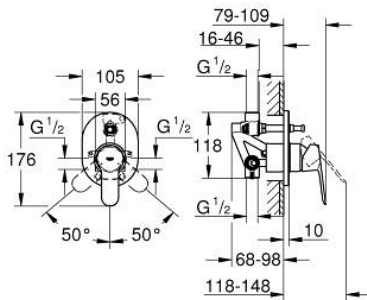

29 039 000 BAUEDGE SINGLE-LEVER BATH MIXER

PRODUCT DESCRIPTION

- Colour: chrome
- concealed installation
- set for final installation
- rough-in set (32 963 000)
- GROHE SmoothControl 46 mm ceramic cartridge
- GROHE LongLife finish
- adjustable flow rate limiter
- automatic diverter: bath/shower
- escutcheon- and shaft-sealing

29 039 000 BAUEDGE SINGLE-LEVER BATH MIXER

SPARE PARTS, December 2009 – now

- 1: Lever (Spare part-nr. 46698000)
- 2: Escutcheon (Spare part-nr. 46772000)
- 3: Cap (Spare part-nr. 09038000)
- 4: Cartridge (Spare part-nr. 46048000)
- 5: Diverter (Spare part-nr. 46737000)
- 6: Temperature limiter (Spare part-nr. 46308000)*
- 7: Extension set (Spare part-nr. 46191000)*
- 8: Extension set (Spare part-nr. 46343000)*