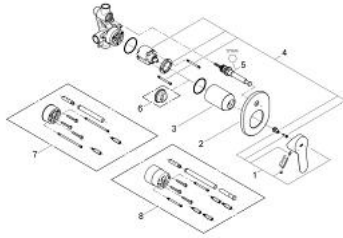

29 039 000 BAUEDGE SINGLE-LEVER BATH MIXER

PRODUCT DESCRIPTION

- Colour: chrome
- concealed installation
- set for final installation
- rough-in set (32 963 000)
- GROHE SmoothControl 46 mm ceramic cartridge
- GROHE LongLife finish
- adjustable flow rate limiter
- automatic diverter: bath/shower
- escutcheon- and shaft-sealing

29 039 000 BAUEDGE SINGLE-LEVER BATH MIXER

SPARE PARTS, December 2009 – now

- 1: Lever (Spare part-nr. 46698000)
- 2: Escutcheon (Spare part-nr. 46772000)
- 3: Cap (Spare part-nr. 09038000)
- 4: Cartridge (Spare part-nr. 46048000)
- 5: Diverter (Spare part-nr. 46737000)
- 6: Temperature limiter (Spare part-nr. 46308000)*
- 7: Extension set (Spare part-nr. 46191000)*
- 8: Extension set (Spare part-nr. 46343000)*