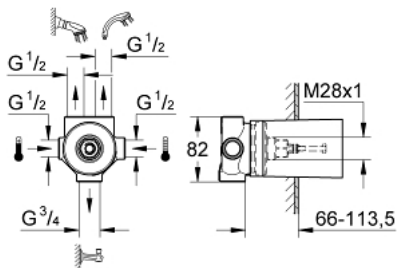

29 033 000 5-WAY DIVERTER

PRODUCT DESCRIPTION

- concealed body
- wall installation
- with ceramic sealing disks
- connection cold and hot 1/2"
- 2 outlets 1/2"
- 1 bath outlet 3/4"
- installation depth infinitely adjustable 66 - 113 mm
- DR-brass

29 033 000 5-WAY DIVERTER

SPARE PARTS, July 2007 – now

1: Ceramic diverter headpart (Spare part-nr. 45676000)