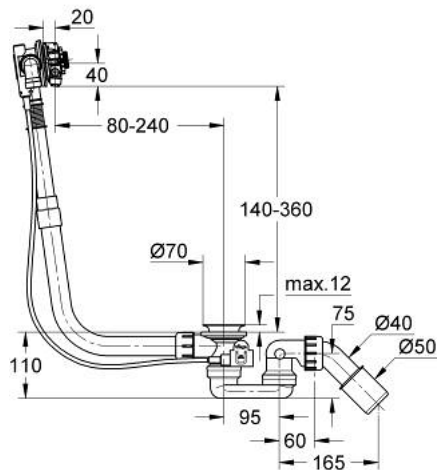

## 28 990 GN0 TALENTOFILL INLET, POP-UP AND WASTE-SYSTEM

### PRODUCT DESCRIPTION

- Colour: brushed cool sunrise
- for normal bath tubs
- without finishing trim set
- with bottle trap and 45°-outlet-bend
- without anti-vacuum device
- water inlet
- plug included

## 28 990 GN0 TALENTOFILL INLET, POP-UP AND WASTE-SYSTEM

**SPARE PARTS**, July 2017 – now

1: Inlet part with mousseur (Spare part-nr. 29009000)