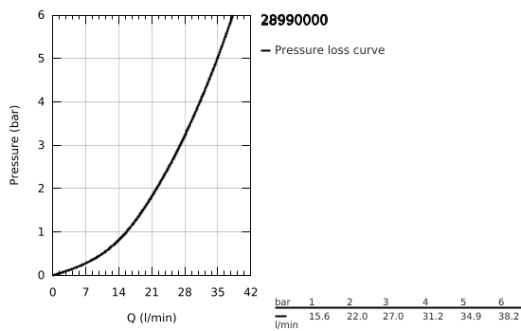

28 990 000 TALENTOFILL INLET, POP-UP AND WASTE-SYSTEM

PRODUCT DESCRIPTION

- Colour: chrome
- for normal bath tubs
- without finishing trim set
- with bottle trap and 45°-outlet-bend
- plug included

28 990 000 TALENTOFILL INLET, POP-UP AND WASTE-SYSTEM

SPARE PARTS, March 2007 – now

1: Inlet part with mousseur (Spare part-nr. 29009000)