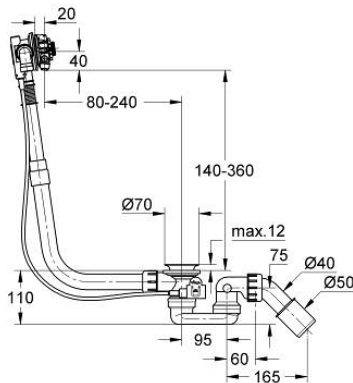

28 990 000 TALENTOFILL INLET, POP-UP AND WASTE-SYSTEM

PRODUCT DESCRIPTION

- Colour: chrome
- for normal bath tubs
- without finishing trim set
- with bottle trap and 45°-outlet-bend
- plug included

28 990 000 TALENTOFILL INLET, POP-UP AND WASTE-SYSTEM

SPARE PARTS, March 2007 – now

1: Inlet part with mousseur (Spare part-nr. 29009000)