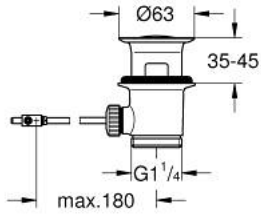

28 910 000 **WASTE SET 1 1/4"**

PRODUCT DESCRIPTION

- Colour: chrome
- for wash basins with overflow
- for basin/bidet fittings
- complete
- GROHE LongLife finish

28 910 000 **WASTE SET 1 1/4"**

SPARE PARTS, January 1980 – now

1: Plug (Spare part-nr. 07182000)

2: Eccentric rod (Spare part-nr. 07052000)