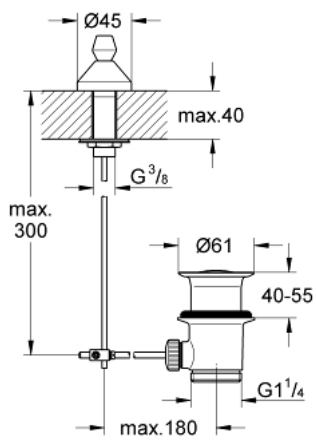

28 900 000 **POP-UP WASTE SET 1 1/4"**

**PRODUCT DESCRIPTION**

- Colour: chrome
- for basins
- GROHE LongLife finish

## 28 900 000 POP-UP WASTE SET 1 1/4"

### SPARE PARTS, January 1978 – now

- 1: Pop-up rod (Spare part-nr. 06073000)
- 2: Waste set 1 1/4" (Spare part-nr. 28910000)
- 2.1: Plug (Spare part-nr. 07182000)
- 2.2: Eccentric rod (Spare part-nr. 07052000)