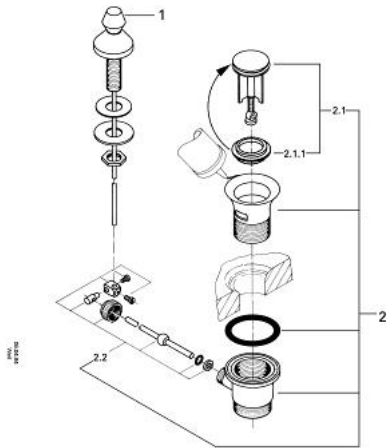

28 900 000 **POP-UP WASTE SET 1 1/4"**

**PRODUCT DESCRIPTION**

- Colour: chrome
- for basins
- GROHE LongLife finish

## 28 900 000 POP-UP WASTE SET 1 1/4"

### SPARE PARTS, January 1978 – now

- 1: Pop-up rod (Spare part-nr. 06073000)
- 2: Waste set 1 1/4" (Spare part-nr. 28910000)
- 2.1: Plug (Spare part-nr. 07182000)
- 2.2: Eccentric rod (Spare part-nr. 07052000)