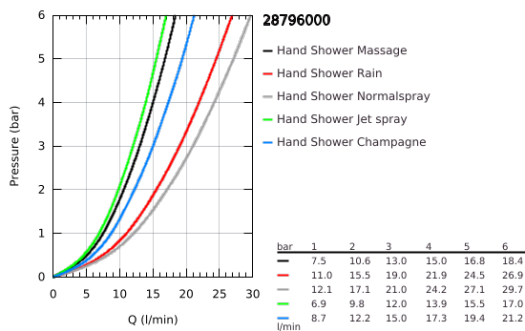

28 796 000 RELEXA 100 FIVE HAND SHOWER 5 SPRAYS

PRODUCT DESCRIPTION

- Colour: chrome
- spray patterns: Normal, Jet, Rain, Massage, Champagne spray
- GROHE DreamSpray - perfect spray pattern
- GROHE LongLife finish
- GROHE SpeedClean - effortless limescale removal
- Inner WaterGuide - inner insulation for surface protection
- universal mounting system, fitting all standard shower hoses
- minimum flow rate 7.5 l/min.

Pure Freude
an Wasser

28 796 000 RELEXA 100 FIVE HAND SHOWER 5 SPRAYS

SPARE PARTS, June 2005 – now

1: Dirt strainer (Spare part-nr. 0700200M)