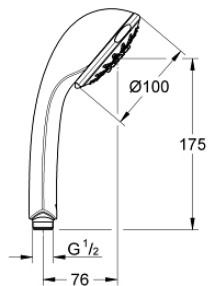

28 796 000 RELEXA 100 FIVE HAND SHOWER 5 SPRAYS

PRODUCT DESCRIPTION

- Colour: chrome
- spray patterns: Normal, Jet, Rain, Massage, Champagne spray
- GROHE DreamSpray - perfect spray pattern
- GROHE LongLife finish
- GROHE SpeedClean - effortless limescale removal
- Inner WaterGuide - inner insulation for surface protection
- universal mounting system, fitting all standard shower hoses
- minimum flow rate 7.5 l/min.

Pure Freude
an Wasser

28 796 000 RELEXA 100 FIVE HAND SHOWER 5 SPRAYS

SPARE PARTS, June 2005 – now

1: Dirt strainer (Spare part-nr. 0700200M)