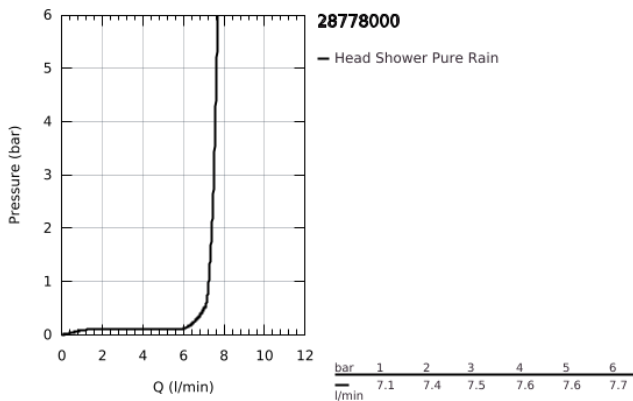

28 778 000 RAINSHOWER COSMOPOLITAN 400 HEAD SHOWER 1 SPRAY

PRODUCT DESCRIPTION

- Colour: chrome
- normal spray
- maximum flow rate (at 3 bar): 7.5 l/min
- Ø 400 mm
- material: metal
- ball joint with turning angle $20^\circ \pm 20^\circ$
- connection thread $1/2"$
- GROHE DreamSpray - perfect flow
- GROHE LongLife finish
- GROHE SpeedClean - effortless limescale removal
- this head shower should only be used with shower arm 26 146, 28 982, 28 497 or 28 724

28 778 000 **RAINSHOWER COSMOPOLITAN 400 HEAD SHOWER 1 SPRAY**

SPARE PARTS, May 2005 – now

1: Inlet valve assembly (Spare part-nr. 45933000)