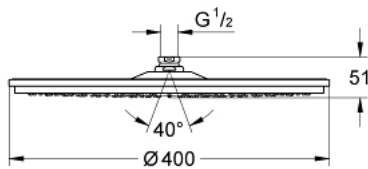

28 778 000 RAINSHOWER COSMOPOLITAN 400 HEAD SHOWER 1 SPRAY

PRODUCT DESCRIPTION

- Colour: chrome
- normal spray
- maximum flow rate (at 3 bar): 7.5 l/min
- Ø 400 mm
- material: metal
- ball joint with turning angle $20^\circ \pm 20^\circ$
- connection thread $1/2"$
- GROHE DreamSpray - perfect flow
- GROHE LongLife finish
- GROHE SpeedClean - effortless limescale removal
- this head shower should only be used with shower arm 26 146, 28 982, 28 497 or 28 724

28 778 000 **RAINSHOWER COSMOPOLITAN 400 HEAD SHOWER 1 SPRAY**

SPARE PARTS, May 2005 – now

1: Inlet valve assembly (Spare part-nr. 45933000)