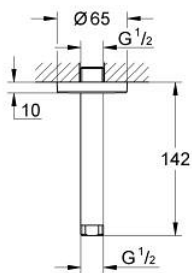

28 724 000 **RAINSHOWER SHOWER ARM CEILING 142 MM**

**PRODUCT DESCRIPTION**

- Colour: chrome
- connection thread 1/2"
- GROHE LongLife finish

28 724 000 **RAINSHOWER SHOWER ARM CEILING 142 MM**

**SPARE PARTS**, October 2004 – now

1: Escutcheon (Spare part-nr. 11741000)