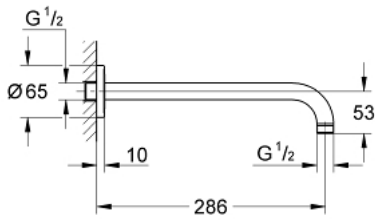

28 576 000 RAINSHOWER SHOWER ARM 286 MM

PRODUCT DESCRIPTION

- Colour: chrome
- material: metal
- connection thread 1/2"
- suitable for all Rainshower head showers except Rainshower 400 mm
- GROHE LongLife finish

28 576 000 **RAINSHOWER SHOWER ARM 286 MM**

SPARE PARTS, January 2002 – now

1: Escutcheon (Spare part-nr. 11741000)