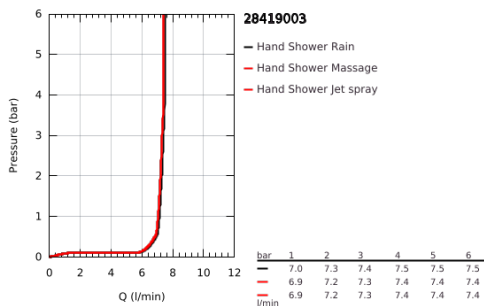

## 28 419 003 TEMPESTA 110 HAND SHOWER 3 SPRAYS

### PRODUCT DESCRIPTION

- Colour: chrome
- spray patterns: Rain, Jet, Massage
- maximum flow rate (at 3 bar): 7.4 l/min
- GROHE EcoJoy - less water, perfect flow
- GROHE SmartSwitch - easily rotate the dial to enjoy your preferred spray option
- GROHE DreamSpray - perfect spray pattern
- GROHE LongLife finish
- GROHE SpeedClean - effortless limescale removal
- Inner WaterGuide - inner insulation for surface protection
- ShockProof silicone ring prevents damages caused by shower falling
- universal mounting system, fitting all standard shower hoses
- minimum pressure 1.0 bar
- suitable for instantaneous heater
- professional edition