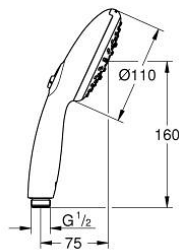

## 28 419 003 TEMPESTA 110 HAND SHOWER 3 SPRAYS

### PRODUCT DESCRIPTION

- Colour: chrome
- spray patterns: Rain, Jet, Massage
- maximum flow rate (at 3 bar): 7.4 l/min
- GROHE EcoJoy - less water, perfect flow
- GROHE SmartSwitch - easily rotate the dial to enjoy your preferred spray option
- GROHE DreamSpray - perfect spray pattern
- GROHE LongLife finish
- GROHE SpeedClean - effortless limescale removal
- Inner WaterGuide - inner insulation for surface protection
- ShockProof silicone ring prevents damages caused by shower falling
- universal mounting system, fitting all standard shower hoses
- minimum pressure 1.0 bar
- suitable for instantaneous heater
- professional edition

## 28 419 003 TEMPESTA 110 HAND SHOWER 3 SPRAYS

**SPARE PARTS**, April 2020 – now

1: Dirt strainer (Spare part-nr. 0700200M)