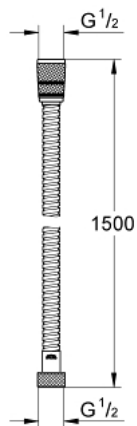

28 417 001 ROTAFLEX METAL LONG-LIFE METAL HOSE

PRODUCT DESCRIPTION

- Colour: chrome
- 1500 mm
- material: metal
- Rotation cone for TwistStop function
- GROHE Long-Life strengthened model
- pressure resistance up to 16 bar
- tensile strength 500 N
- heat resistance 75°C
- AntiFold bendproof
- universal connection G 1/2" x 1/2"
- GROHE ProGrip - with knurl structure
- Cone with silicone tape to prevent the turning of the hand shower during the usage
- GROHE LongLife finish