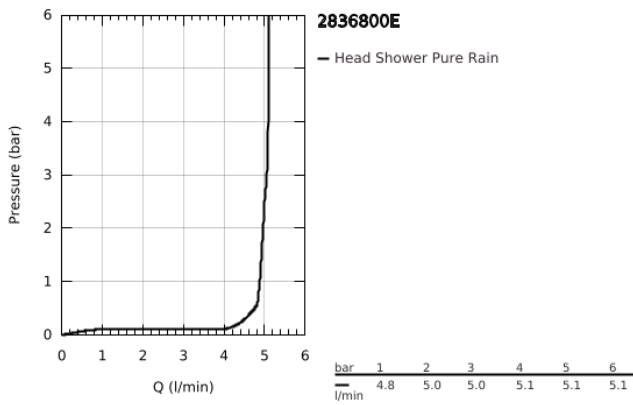

## 28 368 00E RAINSHOWER COSMOPOLITAN 210 HEAD SHOWER 1 SPRAY

### PRODUCT DESCRIPTION

- Colour: chrome
- spray pattern: Rain
- maximum flow rate (at 3 bar): 5 l/min
- Ø 210 mm
- material: metal
- with ball joint
- rotation angle  $\pm 15^\circ$
- connection thread  $1/2''$
- GROHE EcoJoy - less water, perfect flow
- GROHE LongLife finish
- GROHE SpeedClean - effortless limescale removal

28 368 00E **RAINSHOWER COSMOPOLITAN 210 HEAD SHOWER 1 SPRAY**

**SPARE PARTS**, October 2008 – now

1: Inlet valve assembly (Spare part-nr. 45933000)