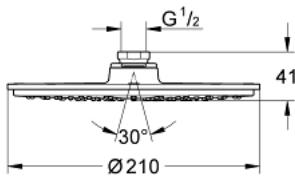

## 28 368 00E RAINSHOWER COSMOPOLITAN 210 HEAD SHOWER 1 SPRAY

### PRODUCT DESCRIPTION

- Colour: chrome
- spray pattern: Rain
- maximum flow rate (at 3 bar): 5 l/min
- Ø 210 mm
- material: metal
- with ball joint
- rotation angle  $\pm 15^\circ$
- connection thread  $1/2''$
- GROHE EcoJoy - less water, perfect flow
- GROHE LongLife finish
- GROHE SpeedClean - effortless limescale removal

28 368 00E **RAINSHOWER COSMOPOLITAN 210 HEAD SHOWER 1 SPRAY**

**SPARE PARTS**, October 2008 – now

1: Inlet valve assembly (Spare part-nr. 45933000)