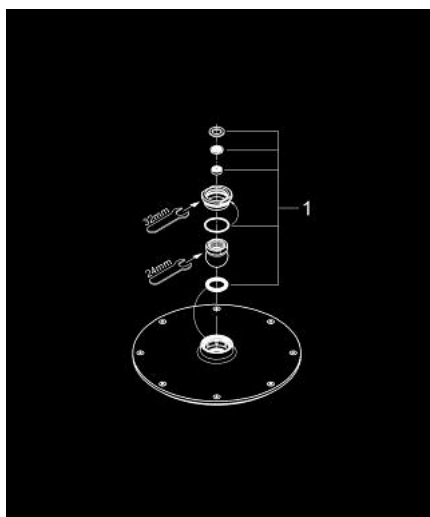

## 28 368 00E RAINSHOWER COSMOPOLITAN 210 HEAD SHOWER 1 SPRAY

### PRODUCT DESCRIPTION

- Colour: chrome
- spray pattern: Rain
- maximum flow rate (at 3 bar): 5 l/min
- Ø 210 mm
- material: metal
- with ball joint
- rotation angle  $\pm 15^\circ$
- connection thread  $1/2''$
- GROHE EcoJoy - less water, perfect flow
- GROHE LongLife finish
- GROHE SpeedClean - effortless limescale removal

28 368 00E **RAINSHOWER COSMOPOLITAN 210 HEAD SHOWER 1 SPRAY**

**SPARE PARTS**, October 2008 – now

1: Inlet valve assembly (Spare part-nr. 45933000)