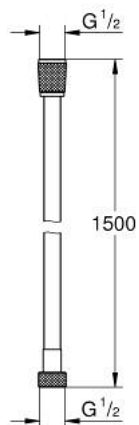

28 364 001 SILVERFLEX SHOWER HOSE

PRODUCT DESCRIPTION

- Colour: chrome
- 1500 mm
- smooth surface for easy cleaning
- Rotation cone for TwistStop function
- pressure resistance up to 5 bar
- tensile strength 500 N
- heat resistance 70°C
- AntiFold bendproof
- universal connection G 1/2" x 1/2"
- GROHE ProGrip - with knurl structure
- GROHE LongLife finish