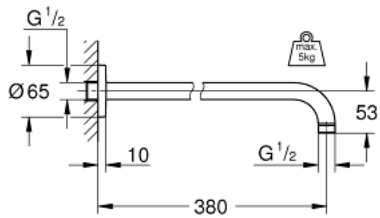

28 361 000 RAINSHOWER SHOWER ARM, 380 MM

PRODUCT DESCRIPTION

- Colour: chrome
- material: metal
- connection thread 1/2"
- suitable for all Rainshower head showers except Rainshower 400 mm
- GROHE LongLife finish

28 361 000 RAINSHOWER SHOWER ARM, 380 MM

SPARE PARTS, October 2003 – now

1: Escutcheon (Spare part-nr. 11741000)