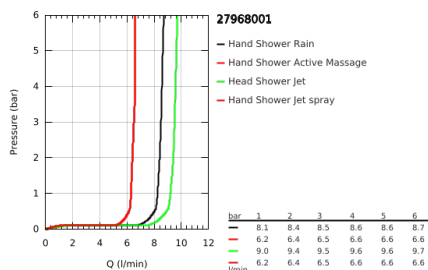

27 968 001 RAINSHOWER SMARTACTIVE 310 SHOWER SYSTEM WITH SAFETY MIXER FOR WALL MOUNTING

PRODUCT DESCRIPTION

- Colour: chrome
- horizontal swivable 450 mm shower arm
- exposed Safety Mixer with Aquadimmer function
- head shower Rainshower Cosmopolitan 310
- maximum flow rate (at 3 bar): 9.5 l/min
- material: metal
- with ball joint
- hand shower Rainshower SmartActive 130
- maximum flow rate (at 3 bar): 8.5 l/min
- adjustable in height with gliding element
- Silverflex shower hose 1750 mm
- AquaCalibrator limits maximum flow rate of system (at 3 bar): 9.5 l/min
- GROHE TurboStat - compact cartridge with wax thermoelement
- GROHE EcoJoy - less water, perfect flow
- GROHE SafeStop - safety button at 38°C
- GROHE SafeStop Plus - optional temperature limiter at 43°C included
- GROHE CoolTouch - no risk of scalding
- GROHE DreamSpray - perfect spray pattern
- GROHE SmartTip showering spray selection via push of a ring
- GROHE LongLife finish
- Flexible Installation - 1 adjustable bracket for existing drill holes
- GROHE SpeedClean - effortless limescale removal
- minimum flow rate 5 l/min.