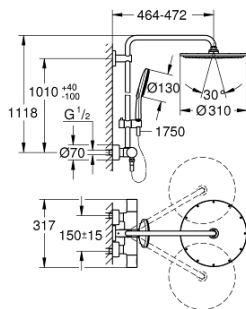

27 968 001 RAINSHOWER SMARTACTIVE 310 SHOWER SYSTEM WITH SAFETY MIXER FOR WALL MOUNTING

PRODUCT DESCRIPTION

- Colour: chrome
- horizontal swivable 450 mm shower arm
- exposed Safety Mixer with Aquadimmer function
- head shower Rainshower Cosmopolitan 310
- maximum flow rate (at 3 bar): 9.5 l/min
- material: metal
- with ball joint
- hand shower Rainshower SmartActive 130
- maximum flow rate (at 3 bar): 8.5 l/min
- adjustable in height with gliding element
- Silverflex shower hose 1750 mm
- maximum flow rate system (at 3 bar): 9.5 l/min
- GROHE TurboStat - compact cartridge with wax thermoelement
- GROHE EcoJoy - less water, perfect flow
- GROHE SafeStop - safety button at 38°C
- GROHE SafeStop Plus - optional temperature limiter at 43°C included
- GROHE CoolTouch - no risk of scalding
- GROHE DreamSpray - perfect spray pattern
- GROHE SmartTip showering spray selection via push of a ring
- GROHE LongLife finish
- Flexible Installation - 1 adjustable bracket for existing drill holes
- GROHE SpeedClean - effortless limescale removal
- minimum flow rate 5 l/min.