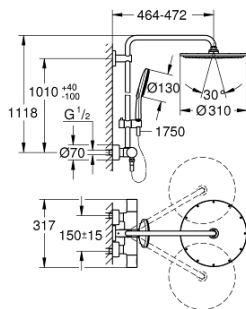

27 968 001 RAINSHOWER SMARTACTIVE 310 SHOWER SYSTEM WITH SAFETY MIXER FOR WALL MOUNTING

PRODUCT DESCRIPTION

- Colour: chrome
- horizontal swivable 450 mm shower arm
- exposed Safety Mixer with Aquadimmer function
- head shower Rainshower Cosmopolitan 310
- maximum flow rate (at 3 bar): 9.5 l/min
- material: metal
- with ball joint
- hand shower Rainshower SmartActive 130
- maximum flow rate (at 3 bar): 8.5 l/min
- adjustable in height with gliding element
- Silverflex shower hose 1750 mm
- AquaCalibrator limits maximum flow rate of system (at 3 bar): 9.5 l/min
- GROHE TurboStat - compact cartridge with wax thermoelement
- GROHE EcoJoy - less water, perfect flow
- GROHE SafeStop - safety button at 38°C
- GROHE SafeStop Plus - optional temperature limiter at 43°C included
- GROHE CoolTouch - no risk of scalding
- GROHE DreamSpray - perfect spray pattern
- GROHE SmartTip showering spray selection via push of a ring
- GROHE LongLife finish
- Flexible Installation - 1 adjustable bracket for existing drill holes
- GROHE SpeedClean - effortless limescale removal
- minimum flow rate 5 l/min.