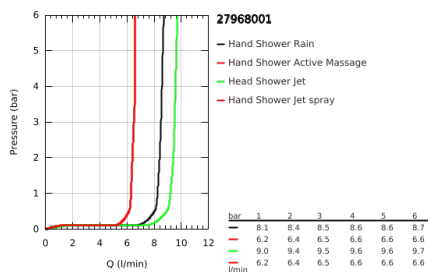

27 968 001 RAINSHOWER SMARTACTIVE 310 SHOWER SYSTEM WITH SAFETY MIXER FOR WALL MOUNTING

PRODUCT DESCRIPTION

- Colour: chrome
- horizontal swivable 450 mm shower arm
- exposed Safety Mixer with Aquadimmer function
- head shower Rainshower Cosmopolitan 310
- maximum flow rate (at 3 bar): 9.5 l/min
- material: metal
- with ball joint
- hand shower Rainshower SmartActive 130
- maximum flow rate (at 3 bar): 8.5 l/min
- adjustable in height with gliding element
- Silverflex shower hose 1750 mm
- maximum flow rate system (at 3 bar): 9.5 l/min
- GROHE TurboStat - compact cartridge with wax thermoelement
- GROHE EcoJoy - less water, perfect flow
- GROHE SafeStop - safety button at 38°C
- GROHE SafeStop Plus - optional temperature limiter at 43°C included
- GROHE CoolTouch - no risk of scalding
- GROHE DreamSpray - perfect spray pattern
- GROHE SmartTip showering spray selection via push of a ring
- GROHE LongLife finish
- Flexible Installation - 1 adjustable bracket for existing drill holes
- GROHE SpeedClean - effortless limescale removal
- minimum flow rate 5 l/min.