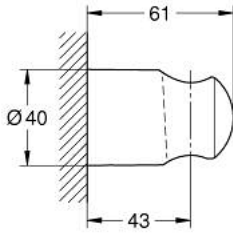

VITALIO UNIVERSAL 27 958 243 0 حامل حائطي للدش

وصف المنتج

• اللون: Matte Black

• غير قابل للتعديل

• suitable for screwing (including screws and dowels) or gluing (GROHE

QuickGlue S 41 247 000 sold separately - x1 needed)

• holding force: max. 20 kg

• the specified holding capacity is valid for static (slowly applied) load and

• intended use only