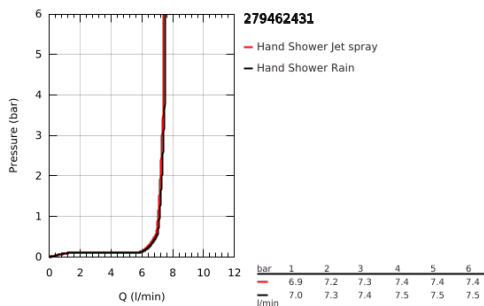

27 946 243 1 VITALIO START 110 HAND SHOWER 2 SPRAYS

PRODUCT DESCRIPTION

- Colour: matte black
- spray patterns: Rain, Jet
- maximum flow rate (at 3 bar): 7.4 l/min
- GROHE EcoJoy - less water, perfect flow
- GROHE SmartSwitch - easily rotate the dial to enjoy your preferred spray option
- GROHE DreamSpray - perfect spray pattern
- GROHE SpeedClean - effortless limescale removal
- Inner WaterGuide - inner insulation for surface protection
- ShockProof silicone ring prevents damages caused by shower falling
- universal mounting system, fitting all standard shower hoses
- 5 color packaging
- Consumer edition