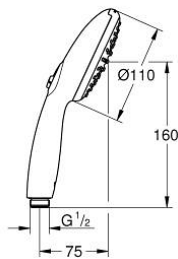

27 946 243 1 VITALIO START 110 HAND SHOWER 2 SPRAYS

PRODUCT DESCRIPTION

- Colour: matte black
- spray patterns: Rain, Jet
- maximum flow rate (at 3 bar): 7.4 l/min
- GROHE EcoJoy - less water, perfect flow
- GROHE SmartSwitch - easily rotate the dial to enjoy your preferred spray option
- GROHE DreamSpray - perfect spray pattern
- GROHE SpeedClean - effortless limescale removal
- Inner WaterGuide - inner insulation for surface protection
- ShockProof silicone ring prevents damages caused by shower falling
- universal mounting system, fitting all standard shower hoses
- 5 color packaging
- Consumer edition

27 946 243 1 VITALIO START 110 HAND SHOWER 2 SPRAYS

SPARE PARTS, February 2023 – now

1: Dirt strainer (Spare part-nr. 0700200M)