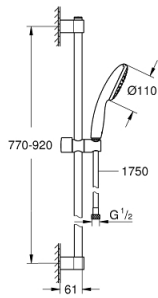

27 925 003 TEMPESTA 110 SHOWER RAIL SET 1 SPRAY (RAIN)

PRODUCT DESCRIPTION

- Colour: chrome
- hand shower Tempesta 110 (27 923)
- maximum flow rate (at 3 bar): 7.6 l/min
- shower rail, 900 mm (27 524)
- Relaxaflex hose 1750 mm 1/2"x1/2" (28 154)
- GROHE EcoJoy - less water, perfect flow
- GROHE DreamSpray - perfect spray pattern
- GROHE LongLife finish
- Flexible Installation - 1 adjustable bracket for existing drill holes
- adjustable rail holder (turn and glide shower holder)
- GROHE SpeedClean - effortless limescale removal
- Inner WaterGuide - inner insulation for surface protection
- ShockProof silicone ring prevents damages caused by shower falling
- suitable for instantaneous heater
- professional edition

27 925 003 TEMPESTA 110 SHOWER RAIL SET 1 SPRAY (RAIN)

SPARE PARTS, November 2021 – now

- 1: Shower bar holder (Spare part-nr. 48607000)
 - 2: Glider (Spare part-nr. 48609000)
 - 3: Shower bar holder (Spare part-nr. 48608000)
 - 4: Dirt strainer (Spare part-nr. 0700200M)
 - 5: Compensation disc (Spare part-nr. 48543001)*
- * Optional accessories