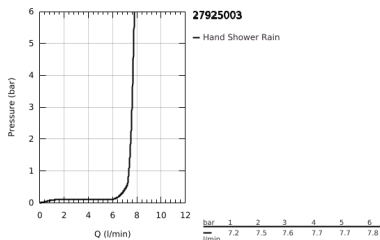

27 925 003 TEMPESTA 110 SHOWER RAIL SET 1 SPRAY (RAIN)

PRODUCT DESCRIPTION

- Colour: chrome
- hand shower Tempesta 110 (27 923)
- maximum flow rate (at 3 bar): 7.6 l/min
- shower rail, 900 mm (27 524)
- Relaxaflex hose 1750 mm 1/2"x1/2" (28 154)
- GROHE EcoJoy - less water, perfect flow
- GROHE DreamSpray - perfect spray pattern
- GROHE LongLife finish
- Flexible Installation - 1 adjustable bracket for existing drill holes
- adjustable rail holder (turn and glide shower holder)
- GROHE SpeedClean - effortless limescale removal
- Inner WaterGuide - inner insulation for surface protection
- ShockProof silicone ring prevents damages caused by shower falling
- suitable for instantaneous heater
- professional edition