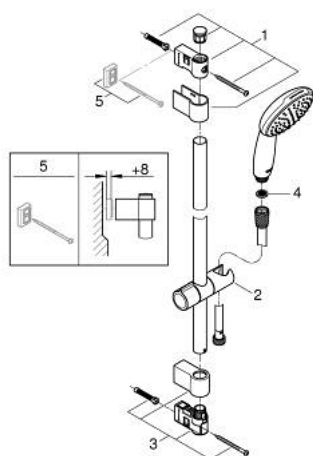

27 925 003 TEMPESTA 110 SHOWER RAIL SET 1 SPRAY (RAIN)

PRODUCT DESCRIPTION

- Colour: chrome
- hand shower Tempesta 110 (27 923)
- maximum flow rate (at 3 bar): 7.6 l/min
- shower rail, 900 mm (27 524)
- Relaxaflex hose 1750 mm 1/2"x1/2" (28 154)
- GROHE EcoJoy - less water, perfect flow
- GROHE DreamSpray - perfect spray pattern
- GROHE LongLife finish
- Flexible Installation - 1 adjustable bracket for existing drill holes
- adjustable rail holder (turn and glide shower holder)
- GROHE SpeedClean - effortless limescale removal
- Inner WaterGuide - inner insulation for surface protection
- ShockProof silicone ring prevents damages caused by shower falling
- suitable for instantaneous heater
- professional edition

27 925 003 TEMPESTA 110 SHOWER RAIL SET 1 SPRAY (RAIN)

SPARE PARTS, November 2021 – now

- 1: Shower bar holder (Spare part-nr. 48607000)
 - 2: Glider (Spare part-nr. 48609000)
 - 3: Shower bar holder (Spare part-nr. 48608000)
 - 4: Dirt strainer (Spare part-nr. 0700200M)
 - 5: Compensation disc (Spare part-nr. 48543001)*
- * Optional accessories