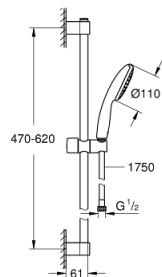

27 924 003 TEMPESTA 110 SHOWER RAIL SET 1 SPRAY (RAIN)

PRODUCT DESCRIPTION

- Colour: chrome
- hand shower Tempesta 110 (27 923)
- maximum flow rate (at 3 bar): 7.6 l/min
- shower rail, 600 mm (27 523)
- Relaxaflex hose 1750 mm 1/2"x1/2" (28 154)
- GROHE EcoJoy - less water, perfect flow
- GROHE DreamSpray - perfect spray pattern
- GROHE LongLife finish
- Flexible Installation - 1 adjustable bracket for existing drill holes
- adjustable rail holder (turn and glide shower holder)
- GROHE SpeedClean - effortless limescale removal
- Inner WaterGuide - inner insulation for surface protection
- ShockProof silicone ring prevents damages caused by shower falling
- suitable for instantaneous heater
- professional edition

27 924 003 TEMPESTA 110 SHOWER RAIL SET 1 SPRAY (RAIN)

SPARE PARTS, November 2021 – now

- 1: Shower bar holder (Spare part-nr. 48607000)
 - 2: Glider (Spare part-nr. 48609000)
 - 3: Shower bar holder (Spare part-nr. 48608000)
 - 4: Dirt strainer (Spare part-nr. 0700200M)
 - 5: Compensation disc (Spare part-nr. 48543001)*
- * Optional accessories