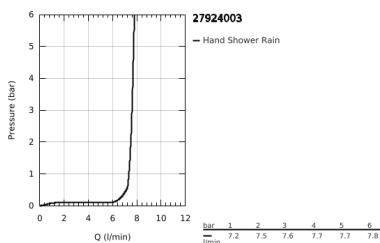

27 924 003 TEMPESTA 110 SHOWER RAIL SET 1 SPRAY (RAIN)

PRODUCT DESCRIPTION

- Colour: chrome
- hand shower Tempesta 110 (27 923)
- maximum flow rate (at 3 bar): 7.6 l/min
- shower rail, 600 mm (27 523)
- Relaxaflex hose 1750 mm 1/2"x1/2" (28 154)
- GROHE EcoJoy - less water, perfect flow
- GROHE DreamSpray - perfect spray pattern
- GROHE LongLife finish
- Flexible Installation - 1 adjustable bracket for existing drill holes
- adjustable rail holder (turn and glide shower holder)
- GROHE SpeedClean - effortless limescale removal
- Inner WaterGuide - inner insulation for surface protection
- ShockProof silicone ring prevents damages caused by shower falling
- suitable for instantaneous heater
- professional edition