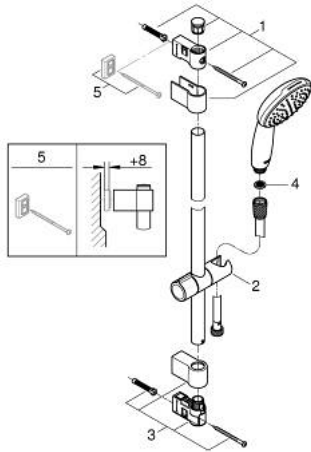

27 924 003 TEMPESTA 110 SHOWER RAIL SET 1 SPRAY (RAIN)

PRODUCT DESCRIPTION

- Colour: chrome
- hand shower Tempesta 110 (27 923)
- maximum flow rate (at 3 bar): 7.6 l/min
- shower rail, 600 mm (27 523)
- Relaxaflex hose 1750 mm 1/2"x1/2" (28 154)
- GROHE EcoJoy - less water, perfect flow
- GROHE DreamSpray - perfect spray pattern
- GROHE LongLife finish
- Flexible Installation - 1 adjustable bracket for existing drill holes
- adjustable rail holder (turn and glide shower holder)
- GROHE SpeedClean - effortless limescale removal
- Inner WaterGuide - inner insulation for surface protection
- ShockProof silicone ring prevents damages caused by shower falling
- suitable for instantaneous heater
- professional edition

27 924 003 TEMPESTA 110 SHOWER RAIL SET 1 SPRAY (RAIN)

SPARE PARTS, November 2021 – now

- 1: Shower bar holder (Spare part-nr. 48607000)
 - 2: Glider (Spare part-nr. 48609000)
 - 3: Shower bar holder (Spare part-nr. 48608000)
 - 4: Dirt strainer (Spare part-nr. 0700200M)
 - 5: Compensation disc (Spare part-nr. 48543001)*
- * Optional accessories