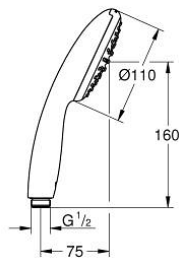

## 27 923 003 TEMPESTA 110 HAND SHOWER 1 SPRAY

### PRODUCT DESCRIPTION

- Colour: chrome
- spray pattern: Rain
- maximum flow rate (at 3 bar): 7.6 l/min
- GROHE EcoJoy - less water, perfect flow
- GROHE DreamSpray - perfect spray pattern
- GROHE LongLife finish
- GROHE SpeedClean - effortless limescale removal
- Inner WaterGuide - inner insulation for surface protection
- ShockProof silicone ring prevents damages caused by shower falling
- universal mounting system, fitting all standard shower hoses
- minimum pressure 1.0 bar
- suitable for instantaneous heater
- professional edition

## 27 923 003 TEMPESTA 110 HAND SHOWER 1 SPRAY

**SPARE PARTS**, November 2021 – now

1: Dirt strainer (Spare part-nr. 0700200M)