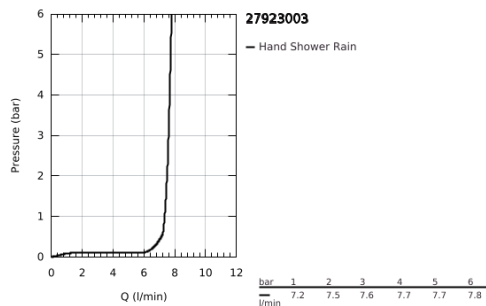

## 27 923 003 TEMPESTA 110 HAND SHOWER 1 SPRAY

### PRODUCT DESCRIPTION

- Colour: chrome
- spray pattern: Rain
- maximum flow rate (at 3 bar): 7.6 l/min
- GROHE EcoJoy - less water, perfect flow
- GROHE DreamSpray - perfect spray pattern
- GROHE LongLife finish
- GROHE SpeedClean - effortless limescale removal
- Inner WaterGuide - inner insulation for surface protection
- ShockProof silicone ring prevents damages caused by shower falling
- universal mounting system, fitting all standard shower hoses
- minimum pressure 1.0 bar
- suitable for instantaneous heater
- professional edition