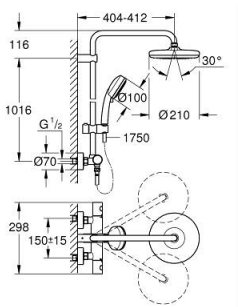

27 922 001 TEMPESTA COSMOPOLITAN SYSTEM 210 SHOWER SYSTEM WITH SAFETY MIXER FOR WALL MOUNTING

PRODUCT DESCRIPTION

- Colour: chrome
- horizontal swivable 390 mm shower arm
- exposed Safety Mixer with Aquadimmer function
- head shower Tempesta 210 (26 408)
- spray pattern: Rain
- maximum flow rate (at 3 bar): 19 l/min
- with ball joint
- hand shower Tempesta Cosmopolitan 100 (27 571)
- maximum flow rate (at 3 bar): 14 l/min
- adjustable in height with gliding element
- Rotaflex TwistStop shower hose 1750 mm 1/2" x 1/2" (28 410)
- GROHE TurboStat - compact cartridge with wax thermoelement
- GROHE SafeStop - safety button at 38°C
- GROHE SafeStop Plus - optional temperature limiter at 43°C included
- GROHE DreamSpray - perfect spray pattern
- GROHE LongLife finish
- GROHE SpeedClean - effortless limescale removal
- Inner WaterGuide - inner insulation for surface protection
- TwistStop - to prevent hose from twisting
- maximum flow rate (at 3 bar): 19 l/min
- minimum flow rate 5 l/min.
- optional upgrade: GROHE EasyReach tray (26 362)