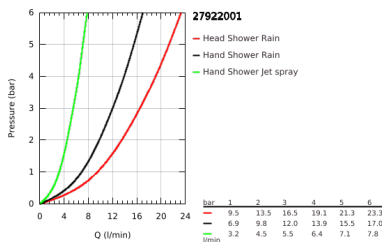

27 922 001 TEMPESTA COSMOPOLITAN SYSTEM 210 SHOWER SYSTEM WITH SAFETY MIXER FOR WALL MOUNTING

PRODUCT DESCRIPTION

- Colour: chrome
- horizontal swivable 390 mm shower arm
- exposed Safety Mixer with Aquadimmer function
- head shower Tempesta 210 (26 408)
- spray pattern: Rain
- maximum flow rate (at 3 bar): 19 l/min
- with ball joint
- hand shower Tempesta Cosmopolitan 100 (27 571)
- maximum flow rate (at 3 bar): 14 l/min
- adjustable in height with gliding element
- Rotaflex TwistStop shower hose 1750 mm 1/2" x 1/2" (28 410)
- GROHE TurboStat - compact cartridge with wax thermoelement
- GROHE SafeStop - safety button at 38°C
- GROHE SafeStop Plus - optional temperature limiter at 43°C included
- GROHE DreamSpray - perfect spray pattern
- GROHE LongLife finish
- GROHE SpeedClean - effortless limescale removal
- Inner WaterGuide - inner insulation for surface protection
- TwistStop - to prevent hose from twisting
- maximum flow rate (at 3 bar): 19 l/min
- minimum flow rate 5 l/min.
- optional upgrade: GROHE EasyReach tray (26 362)