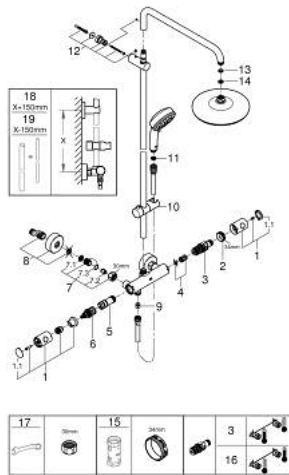

27 922 001 TEMPESTA COSMOPOLITAN SYSTEM 210 SHOWER SYSTEM WITH SAFETY MIXER FOR WALL MOUNTING

SPARE PARTS, April 2018 – now

- 1: Metal handle 1/2" (Spare part-nr. 47984000)
- 1.1: Cover cap (Spare part-nr. 6458500M)
- 2: Fitting ring (Spare part-nr. 47743000)
- 3: Thermostatic compact cartridge 1/2" (Spare part-nr. 47439000)
- 4: Buffer (Spare part-nr. 47398000)
- 5: Water flow (Spare part-nr. 47751000)
- 6: Aquadimmer (Spare part-nr. 12433000)
- 7: Non-return valve (Spare part-nr. 47189000)
- 7.1: Dirt strainer (Spare part-nr. 0726400M)
- 7.2: Non-return valve (Spare part-nr. 08565000)
- 7.3: O-ring $\varnothing 17 \times \varnothing 2$ (Spare part-nr. 0305500M)
- 8: S-union (Spare part-nr. 12662000)
- 9: Non-return valve (Spare part-nr. 08565000)
- 10: Glider (Spare part-nr. 12140000)
- 11: Dirt strainer (Spare part-nr. 0700200M)
- 12: Shower bar holder (Spare part-nr. 48423000)
- 13: Fibre seal dia. $\varnothing 18.5 \times \varnothing 12 \times 2$ (Spare part-nr. 0138900M)
- 14: Dirt strainer (Spare part-nr. 48007000)
- 15: Socket Spanner (Spare part-nr. 19332000)*
- 16: GROHE TurboStat cartridge 1/2" (Spare part-nr. 47175000)*
- 17: Special spanner (Spare part-nr. 19377000)*
- 18: Shower system pipe for retrofitting (Spare part-nr. 48053000)*
- 19: Shower system pipe for retrofitting (Spare part-nr. 48054000)*

* Optional accessories