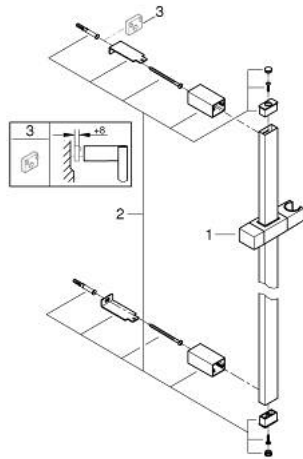

27 892 000 **EUPHORIA CUBE SHOWER RAIL, 600 MM**

PRODUCT DESCRIPTION

- Colour: chrome
- with wall holders, glide element and swivel holder
- GROHE LongLife finish

27 892 000 EUPHORIA CUBE SHOWER RAIL, 600 MM

SPARE PARTS, October 2011 – now

1: Glider (Spare part-nr. 48180000)

2: Shower bar holder (Spare part-nr. 48179000)

3: Compensation disc (Spare part-nr. 27845000)*

* Optional accessories