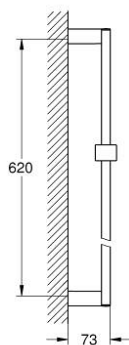

27 892 000 **EUPHORIA CUBE SHOWER RAIL, 600 MM**

PRODUCT DESCRIPTION

- Colour: chrome
- with wall holders, glide element and swivel holder
- GROHE LongLife finish

27 892 000 EUPHORIA CUBE SHOWER RAIL, 600 MM

SPARE PARTS, October 2011 – now

1: Glider (Spare part-nr. 48180000)

2: Shower bar holder (Spare part-nr. 48179000)

3: Compensation disc (Spare part-nr. 27845000)*

* Optional accessories